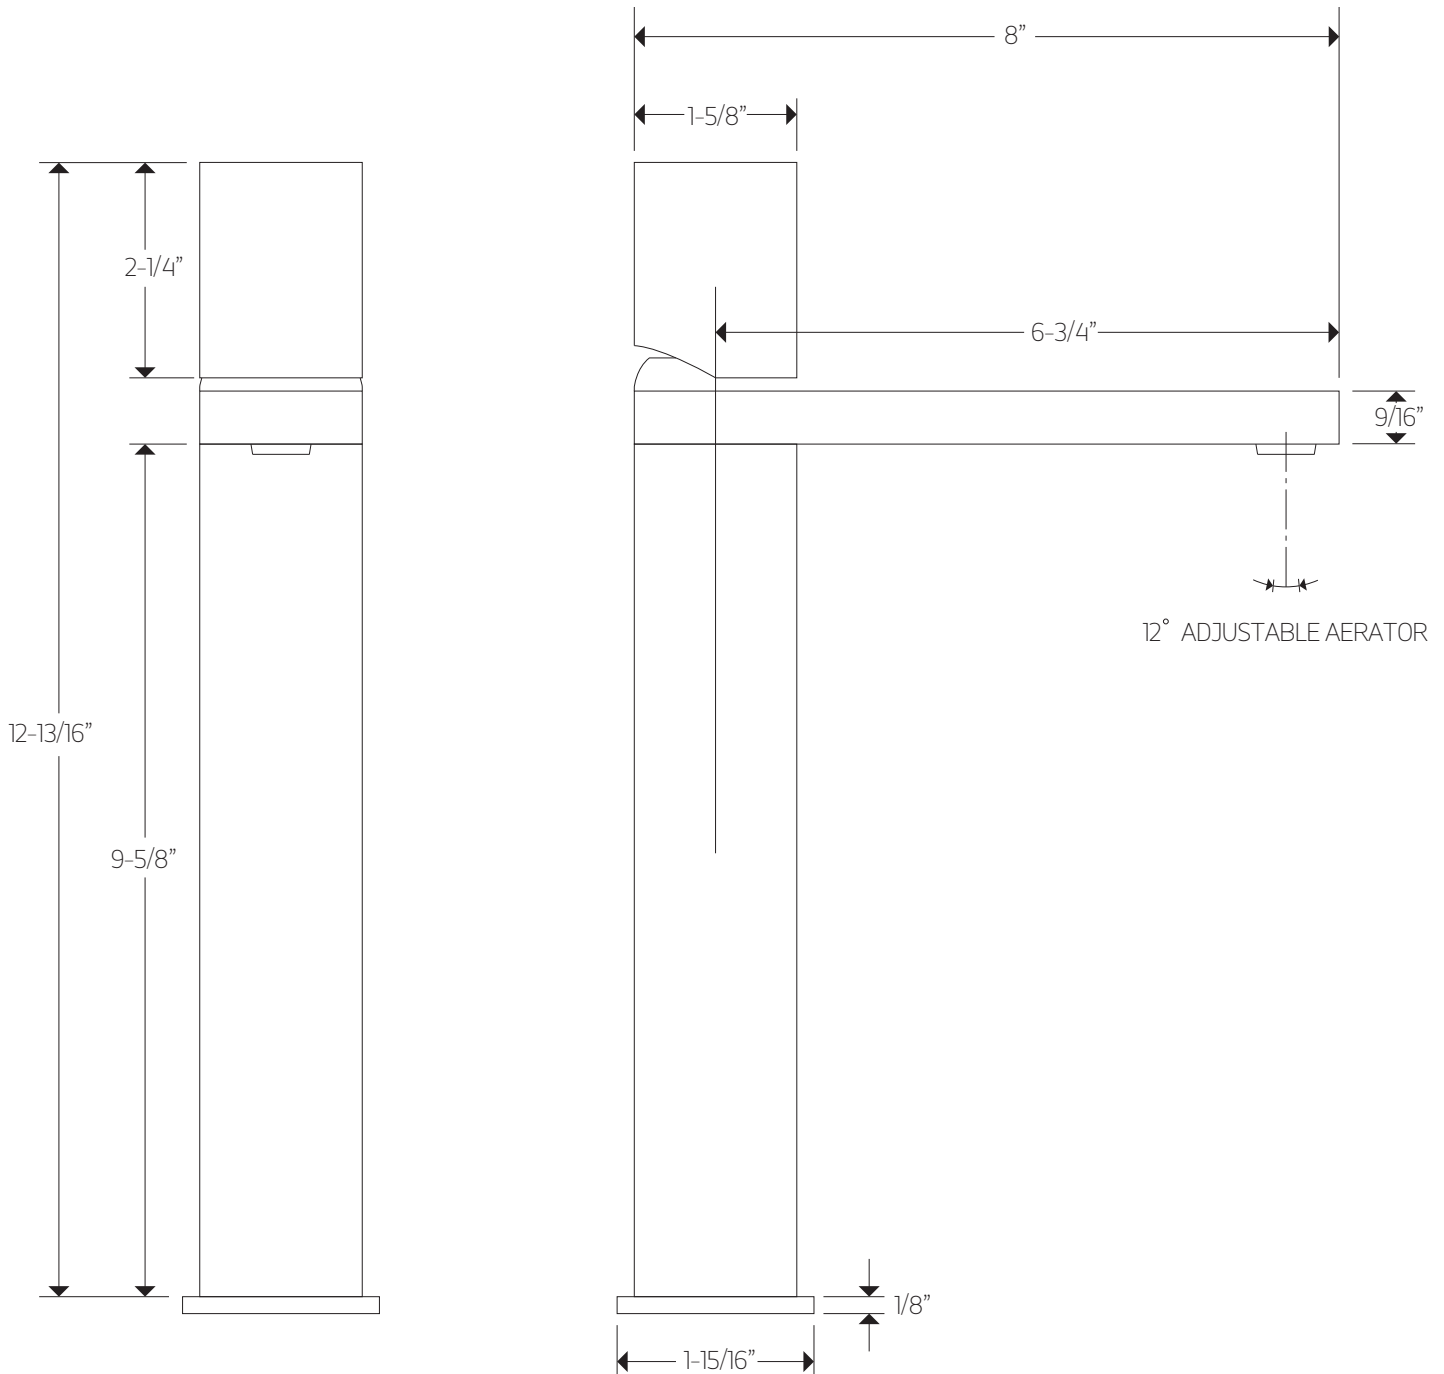

F301-4

TECHNICAL DATA SHEET

otella vessel lav faucet,
high

artos[®]

F301-4

OPERATING SPECIFICATIONS

otella vessel lav faucet,
high

FEATURES

Adjustable Aerator

OPERATING PRESSURE

Minimum: 15 psi

Maximum: 75 psi

Above 90psi it may be necessary to install a pressure reducer

FLOW RATE

1.2 USGPM

APPROVALS