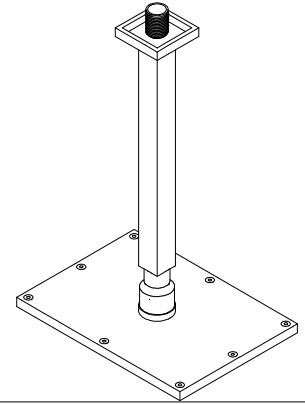

## Shower Rain head Ceiling Mount (9.5 in. arm) F703-2/9

2.5 gpm  
Finishes:  
Chrome  
Brushed Nickel

1/2 in pipe thread