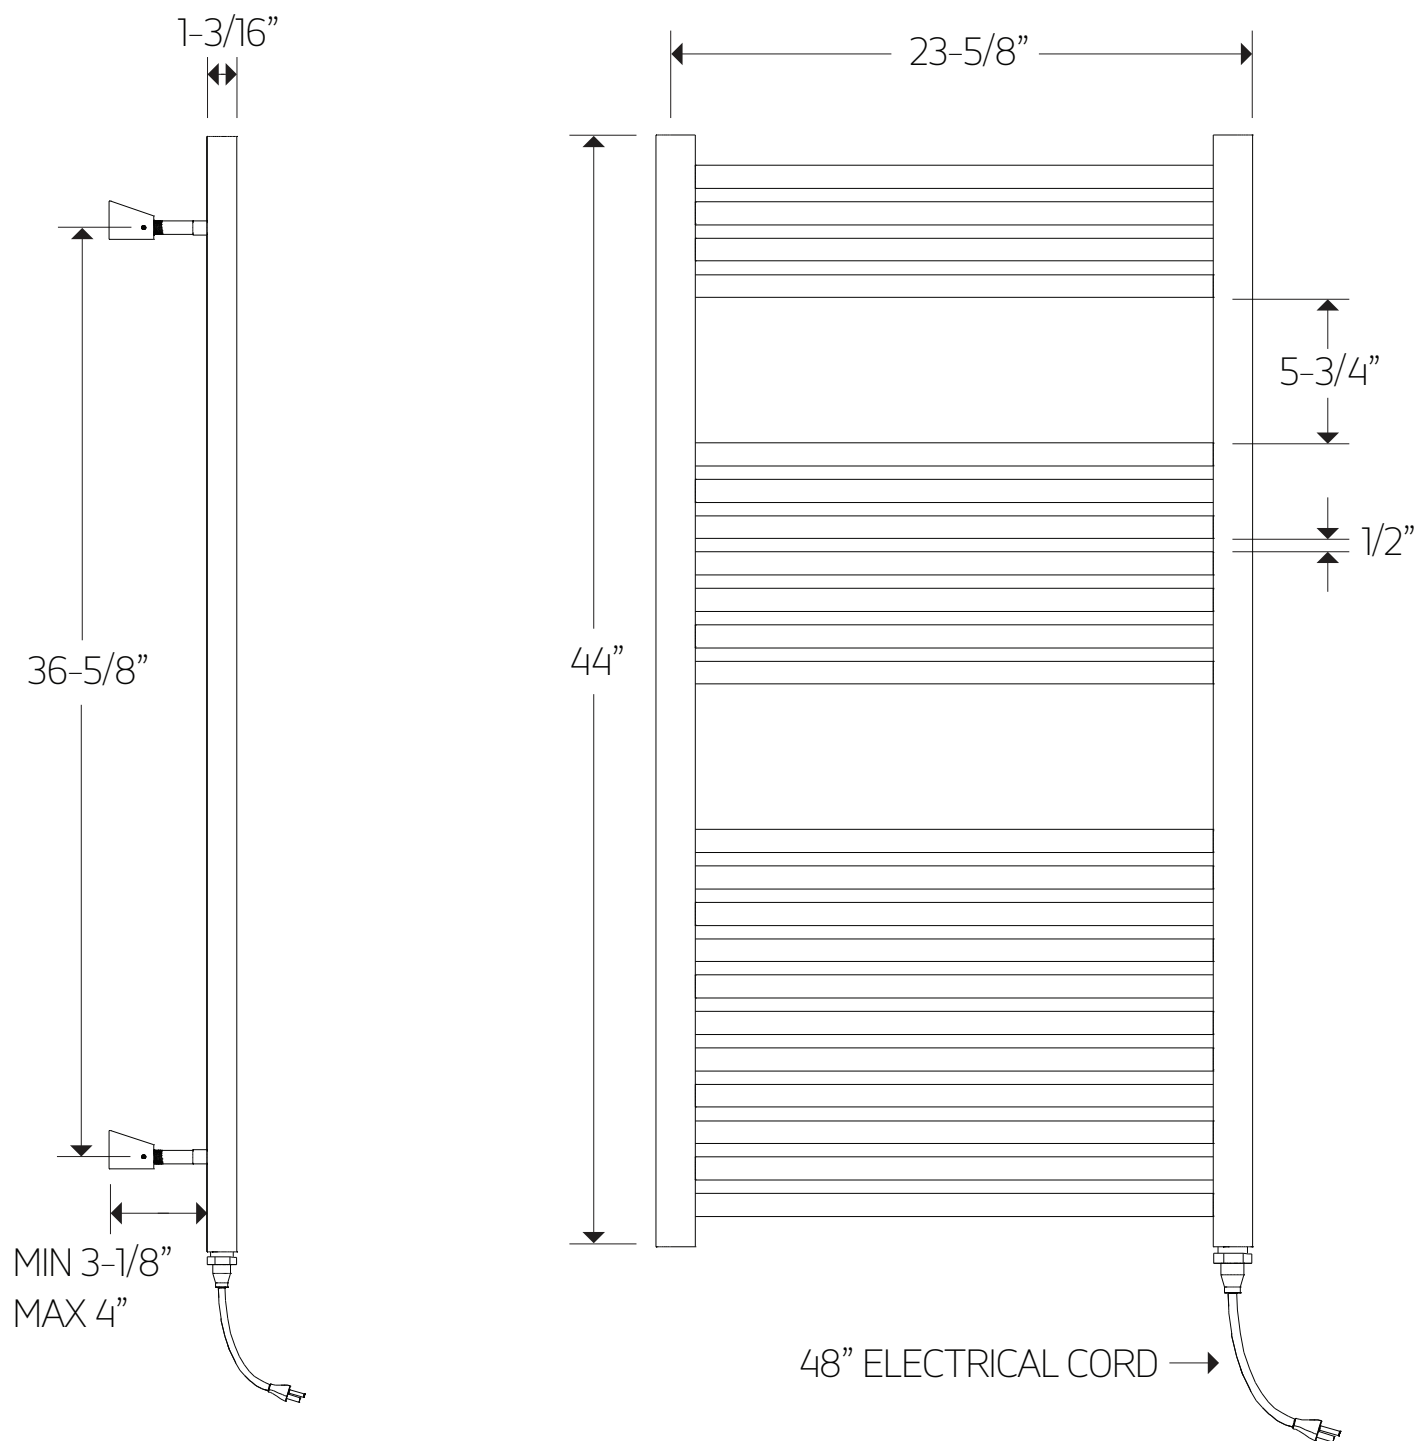

M11160P

TECHNICAL DATA SHEET

denby towel warmer,
plug-in