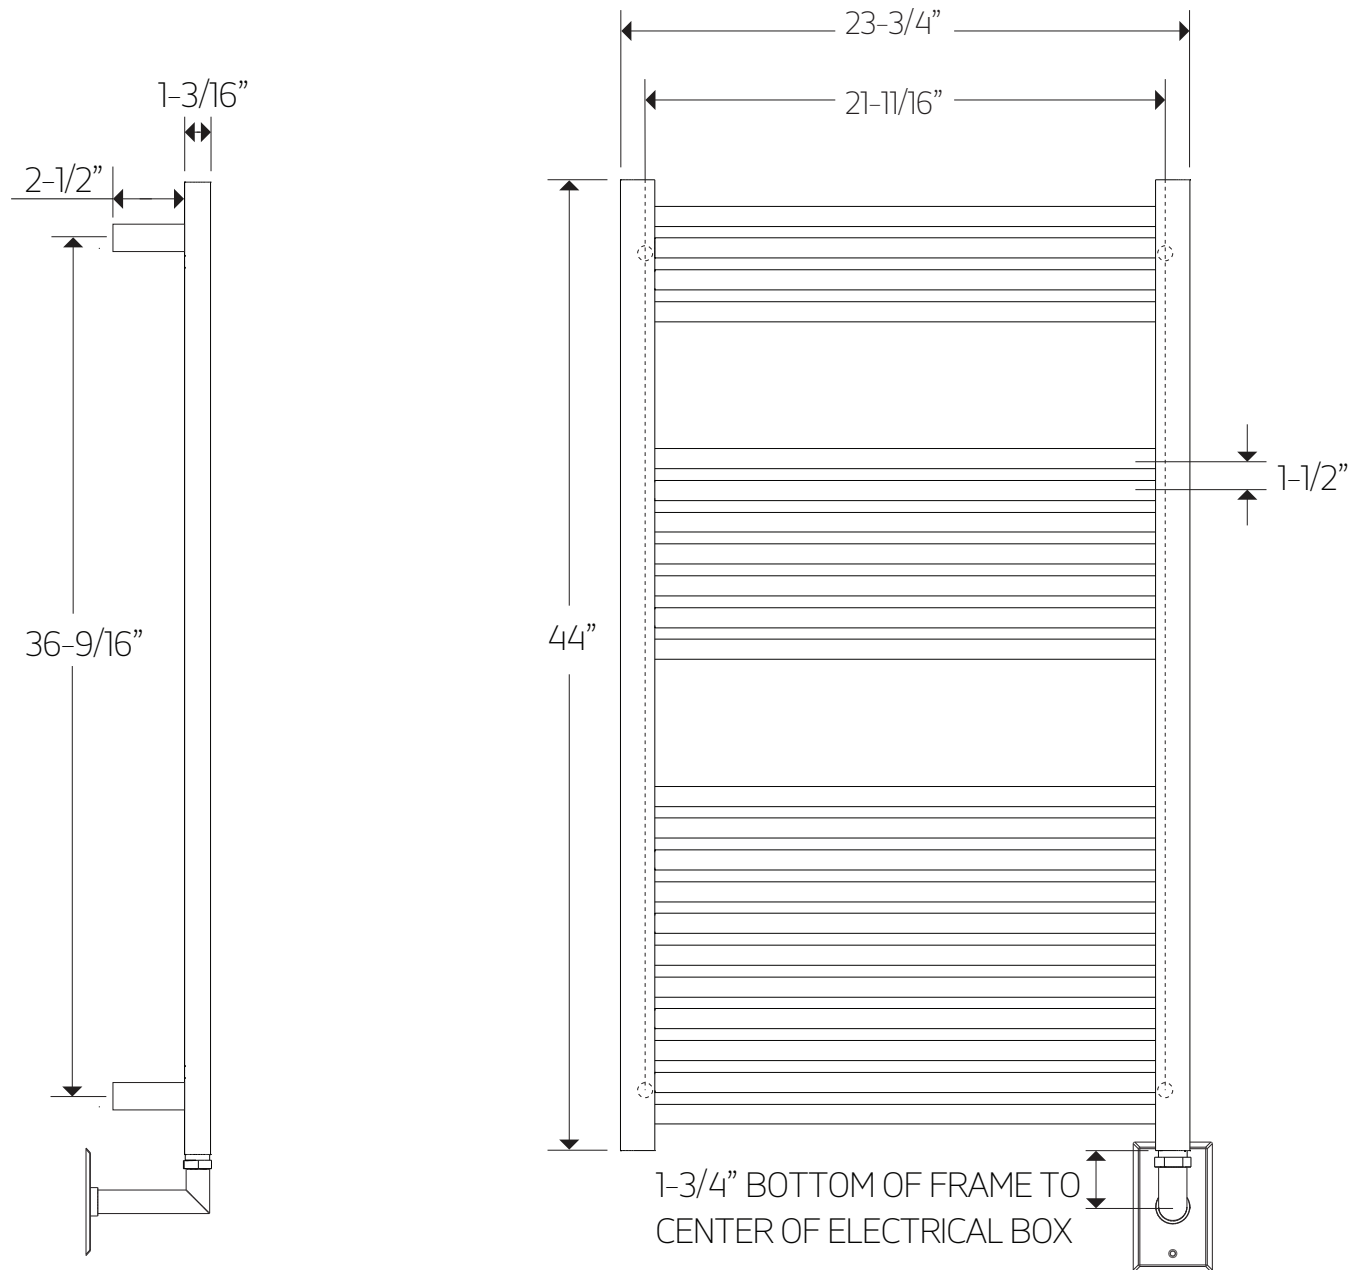

M11160W

**TECHNICAL DATA SHEET**

denby towel warmer,  
hardwired