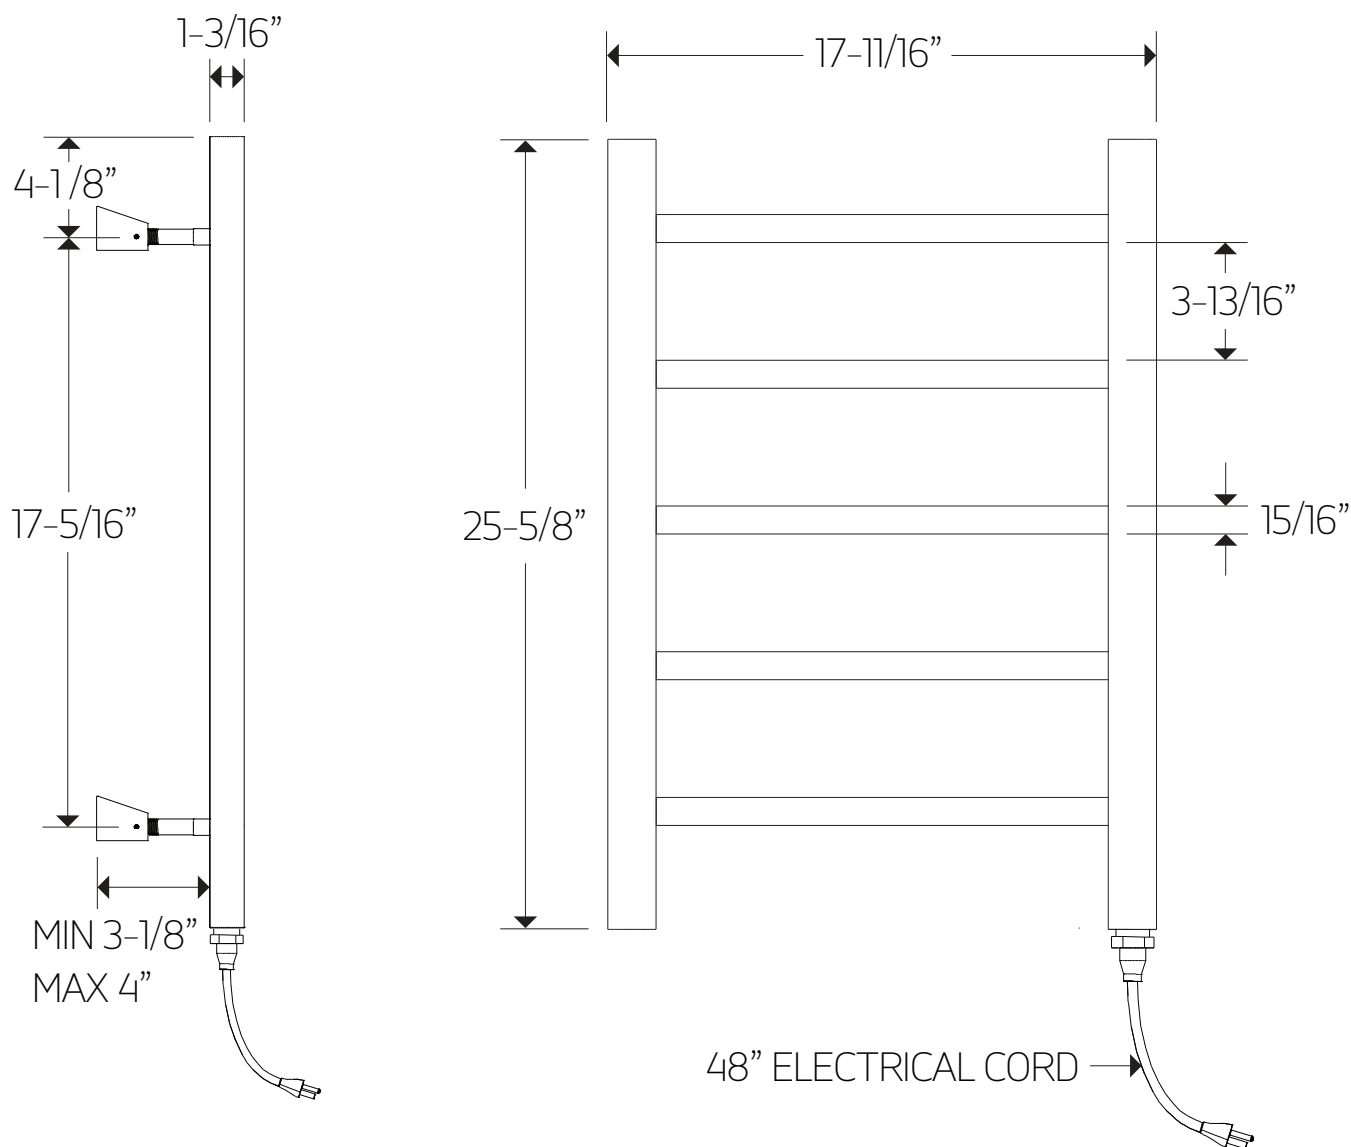

MR06545P

TECHNICAL DATA SHEET

ryton towel warmer,
plug-in

artos

MR06545P

ryton towel warmer,
plug-in

OPERATING SPECIFICATIONS

FEATURES

Towel warming, drying and auxiliary heating.

ELEMENT

200W, 110V

CODES

UL Approved
CSA-US Approved

REQUIREMENTS

The towel warmer must be installed so that the Element is at the bottom.