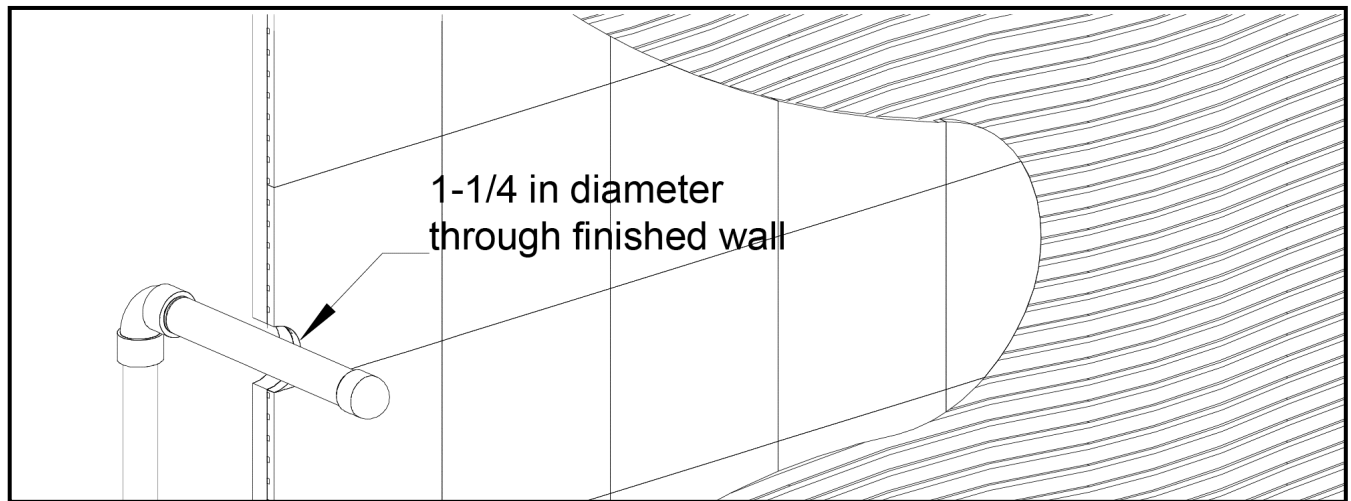

INSTALLATION STEPS

INSTALLATION STEPS

70331113

PARTS BREAKDOWN

Key	Description	Part Number
1	Wall Connector	F703-3XP1
2	Rubber Washer	F703-3XP2
3	60 in. Flexible Shower Hose	F703-3XP3
4	Mounting Bracket	F703-3XP4
5	Set Screw	F703-3XP5
6	Hand Shower	F703-3XP6
7	Hand Shower Holder	F703-3XP7