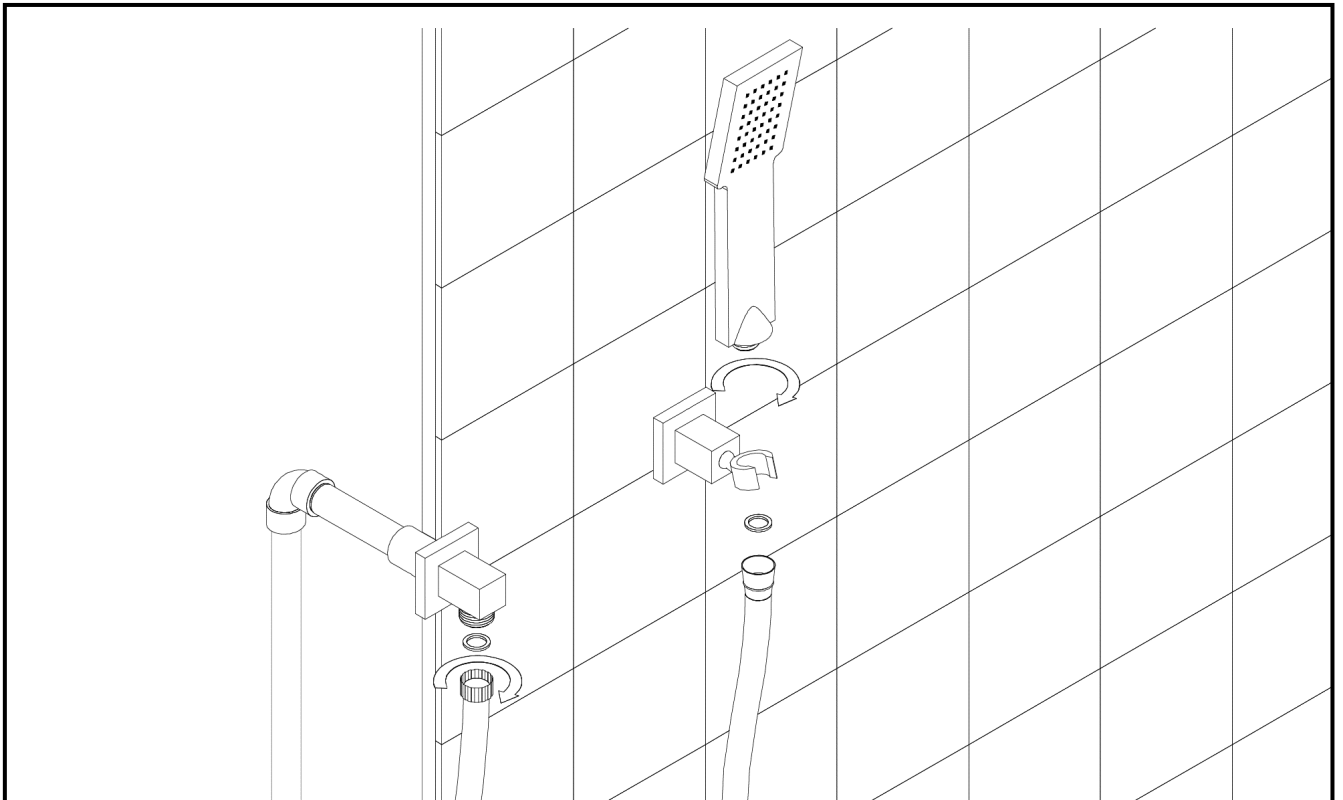

ARTOS[®]

www.artos-westover.com

Installation Guide

Flexible Hose Shower Kit

F703-3

70331113

This publication is for illustrative purposes only and we reserve the right to change details at anytime as deemed necessary.

INSTALLATION STEPS

INSTALLATION STEPS

70331113

PARTS BREAKDOWN

Key	Description	Part Number
1	Wall Connector	F703-3XP1
2	Rubber Washer	F703-3XP2
3	60 in. Flexible Shower Hose	F703-3XP3
4	Mounting Bracket	F703-3XP4
5	Set Screw	F703-3XP5
6	Hand Shower	F703-3XP6
7	Hand Shower Holder	F703-3XP7