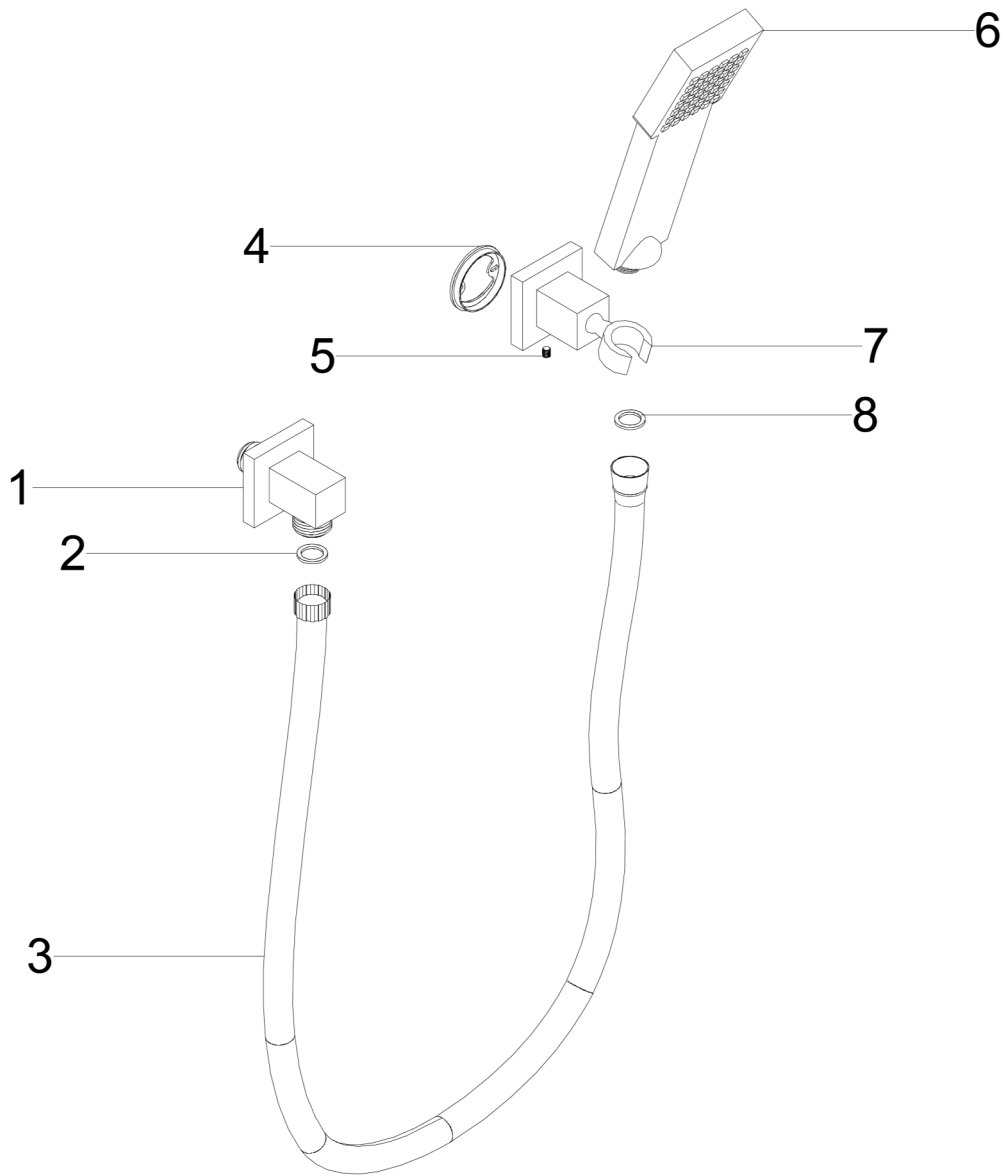

ARTOS[®]

www.artos-westover.com

Installation Guide

Flexible Hose Shower Kit

F703-3

70331113

This publication is for illustrative purposes only and we reserve the right to change details at anytime as deemed necessary.

INSTALLATION STEPS

INSTALLATION STEPS

70331113

PARTS BREAKDOWN

Key	Description	Part Number
1	Wall Connector	F703-3XP1
2	Rubber Washer	F703-3XP2
3	60 in. Flexible Shower Hose	F703-3XP3
4	Mounting Bracket	F703-3XP4
5	Set Screw	F703-3XP5
6	Hand Shower	F703-3XP6
7	Hand Shower Holder	F703-3XP7

70331113

DIMENSIONS

SPECIFICATIONS

Recommended flow pressure between 15 and 75 psi. Above 90 psi it may be necessary to install a pressure reducer. Maximum operating temperature 176°F

CARE & MAINTENANCE

For best results, keep the following in mind to retain the high quality finish of your *ARTOS* faucet: