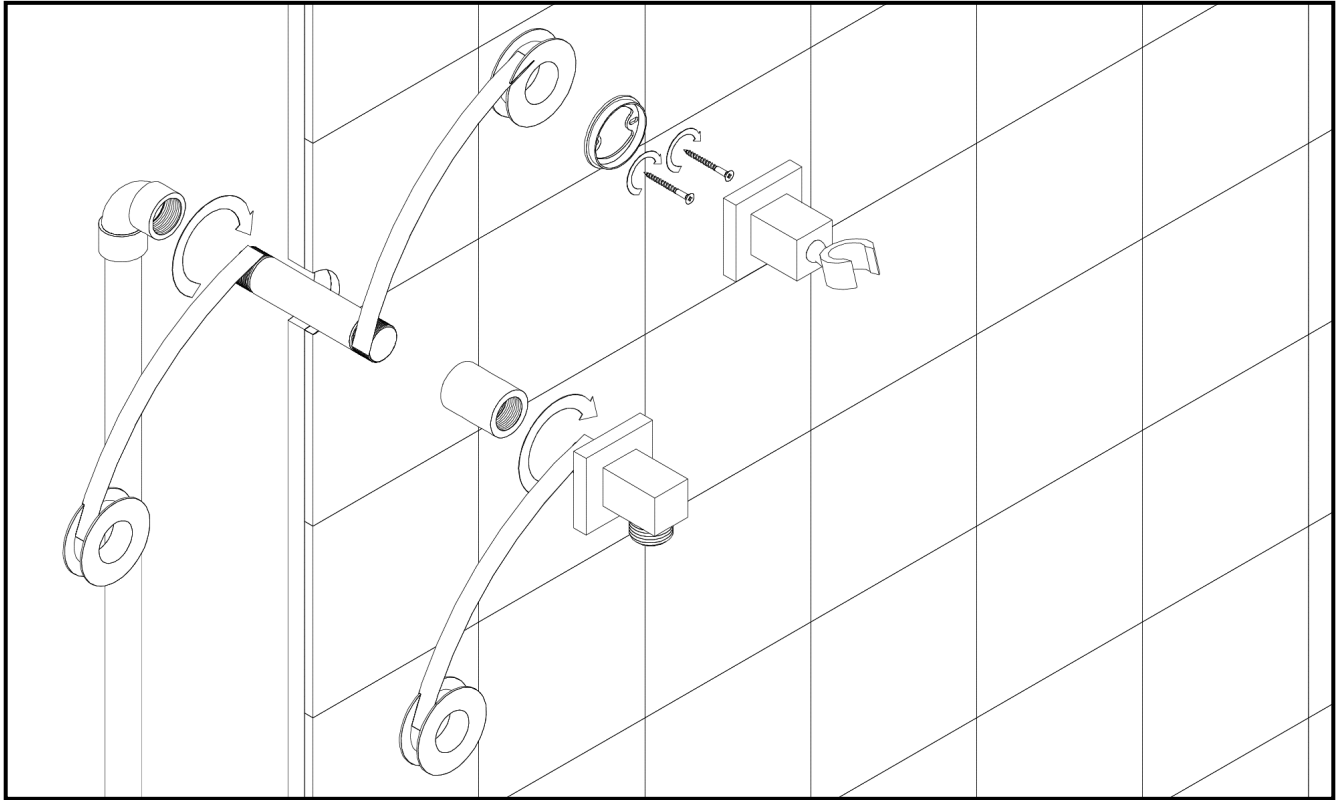

ARTOS[®]

www.artos-westover.com

Installation Guide

Flexible Hose Shower Kit

F703-3

70331113

This publication is for illustrative purposes only and we reserve the right to change details at anytime as deemed necessary.

INSTALLATION STEPS

INSTALLATION STEPS

70331113

PARTS BREAKDOWN

Key	Description	Part Number
1	Wall Connector	F703-3XP1
2	Rubber Washer	F703-3XP2
3	60 in. Flexible Shower Hose	F703-3XP3
4	Mounting Bracket	F703-3XP4
5	Set Screw	F703-3XP5
6	Hand Shower	F703-3XP6
7	Hand Shower Holder	F703-3XP7