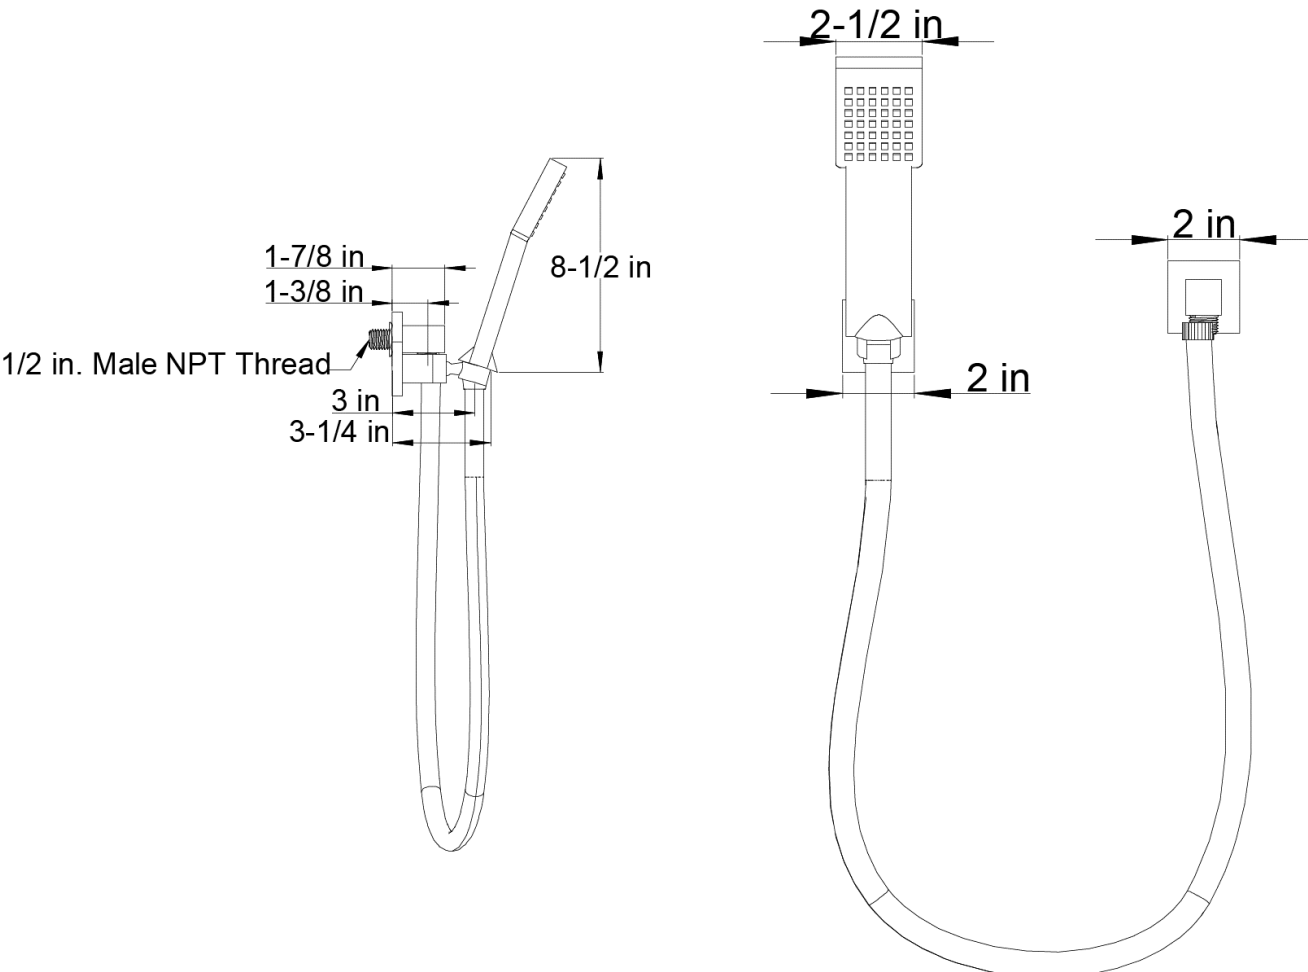

ARTOS[®]

www.artos-westover.com

Installation Guide

Flexible Hose Shower Kit

F703-3

70331113

This publication is for illustrative purposes only and we reserve the right to change details at anytime as deemed necessary.

INSTALLATION STEPS

INSTALLATION STEPS

70331113

PARTS BREAKDOWN

Key	Description	Part Number
1	Wall Connector	F703-3XP1
2	Rubber Washer	F703-3XP2
3	60 in. Flexible Shower Hose	F703-3XP3
4	Mounting Bracket	F703-3XP4
5	Set Screw	F703-3XP5
6	Hand Shower	F703-3XP6
7	Hand Shower Holder	F703-3XP7

70331113

DIMENSIONS

SPECIFICATIONS

Recommended flow pressure between 15 and 75 psi. Above 90 psi it may be necessary to install a pressure reducer. Maximum operating temperature 176°F

CARE & MAINTENANCE

For best results, keep the following in mind to retain the high quality finish of your *ARTOS* faucet: