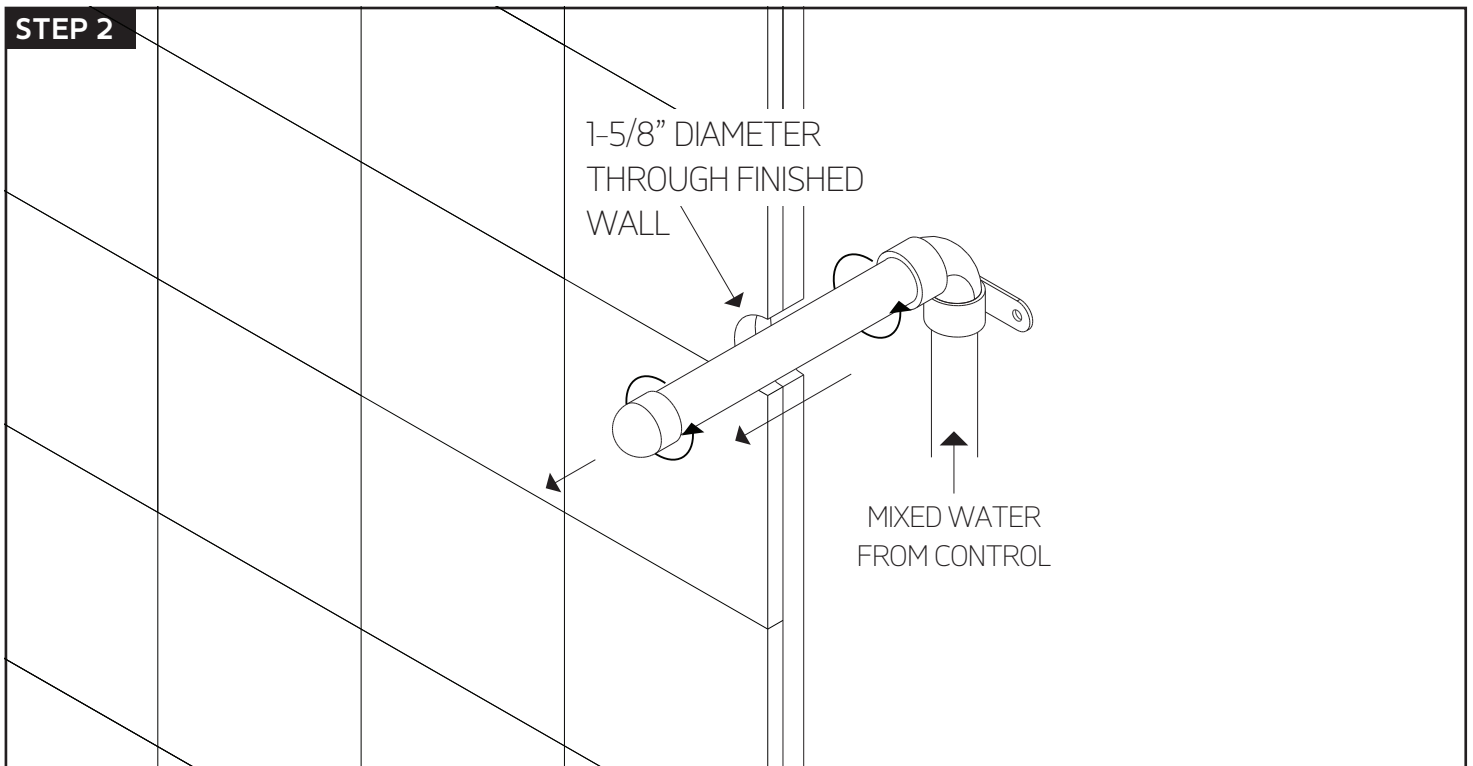

artos[®]

F703-6

PRODUCT DIMENSIONS

flexible hose shower kit with
integrated water outlet squ

STEP 1

STEP 2

INSTALLATION STEPS

STEP 3