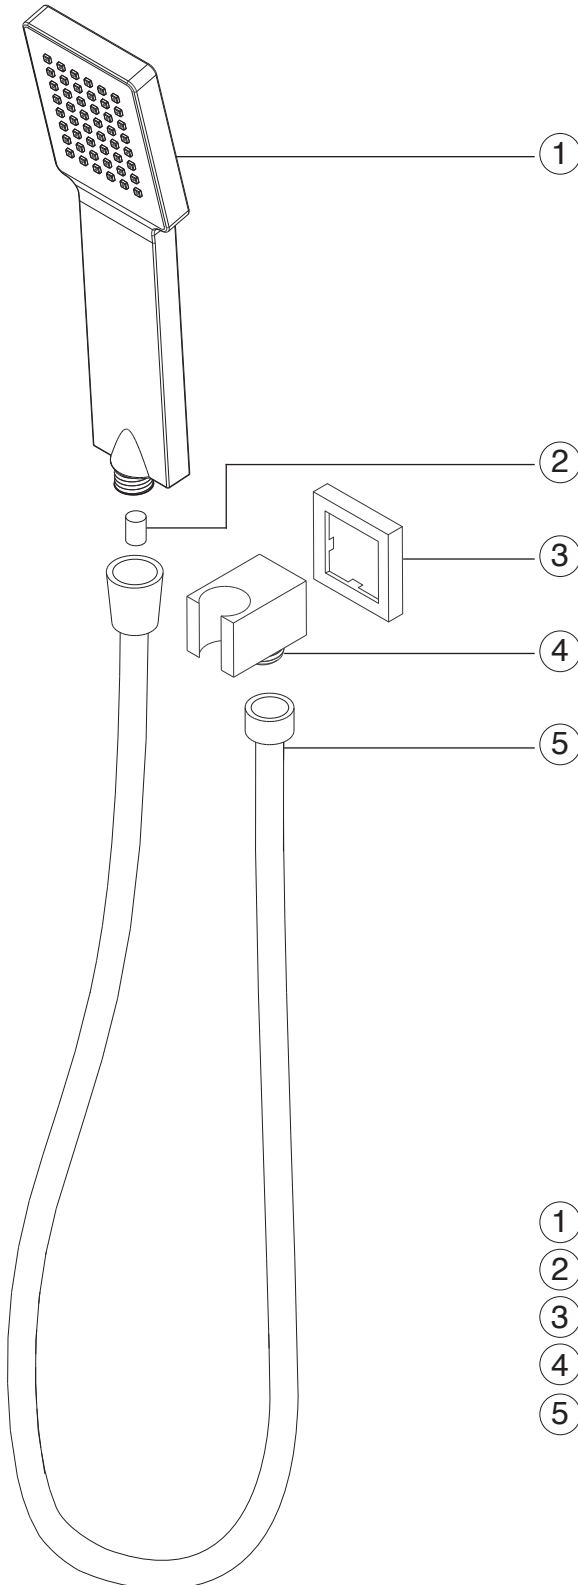

artos[®]

F703-6

PRODUCT DIMENSIONS

flexible hose shower kit with
integrated water outlet squ

STEP 1

STEP 2

INSTALLATION STEPS

STEP 3

STEP 4

artos[®]

F703-6

INSTALLATION STEPS

flexible hose shower kit with
integrated water outlet squ

STEP 5

STEP 5

artos[®]

F703-6

PARTS BREAKDOWN

flexible hose shower kit with
integrated water outlet squ

- ① **HAND SHOWER** F703-6 XP1
- ② **HAND SHOWER CHECK VALVE** F703-6 XP2
- ③ **ESCUTCHEON PLATE** F703-6 XP3
- ④ **SHOWER OUTLET ELBOW AND HOLDER** F703-6 XP4
- ⑤ **SHOWER HOSE** F703-6 XP5