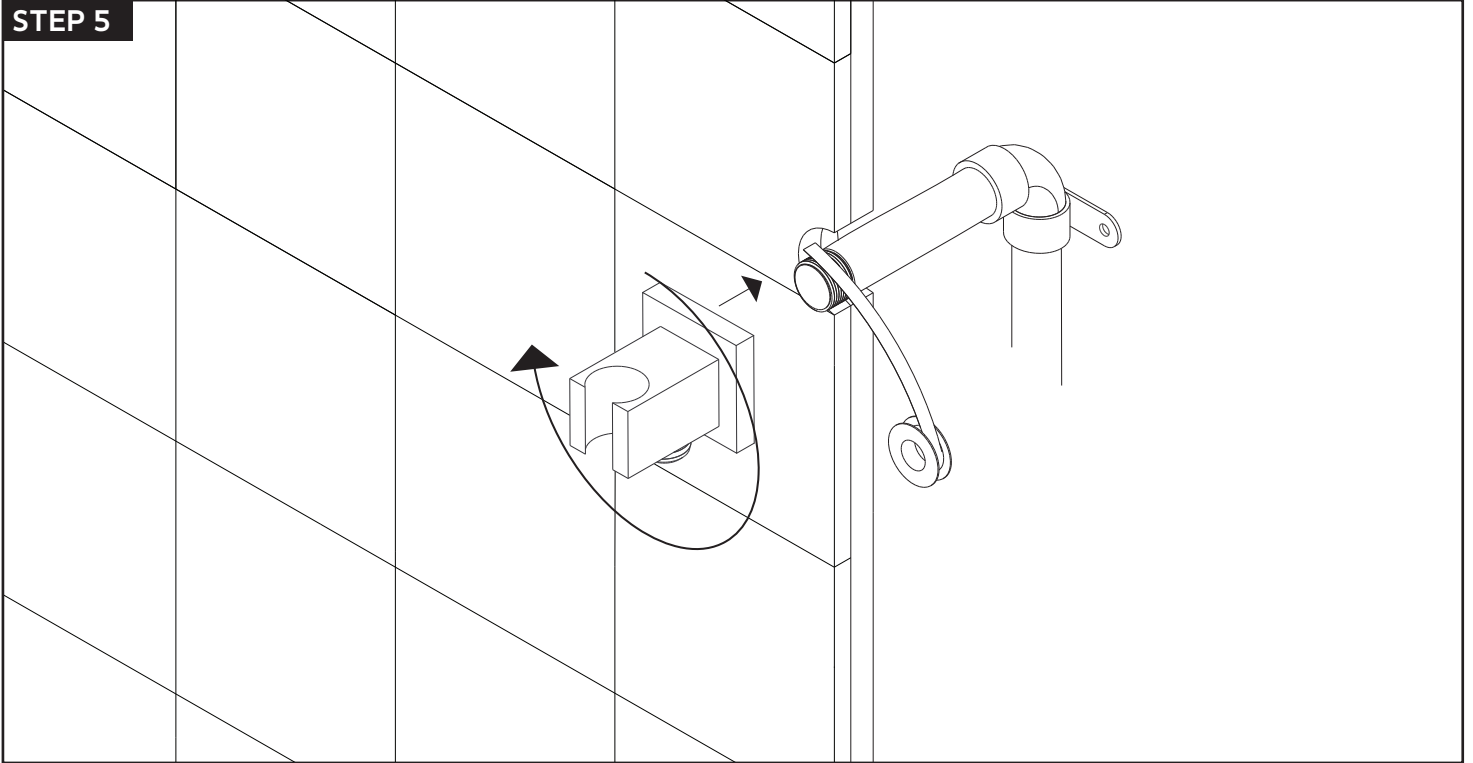

STEP 4

artos[®]

F703-6

INSTALLATION STEPS

flexible hose shower kit with
integrated water outlet squ

STEP 5

STEP 5

artos[®]

F703-6

PARTS BREAKDOWN

flexible hose shower kit with
integrated water outlet squ

- ① **HAND SHOWER** F703-6 XP1
- ② **HAND SHOWER CHECK VALVE** F703-6 XP2
- ③ **ESCUTCHEON PLATE** F703-6 XP3
- ④ **SHOWER OUTLET ELBOW AND HOLDER** F703-6 XP4
- ⑤ **SHOWER HOSE** F703-6 XP5