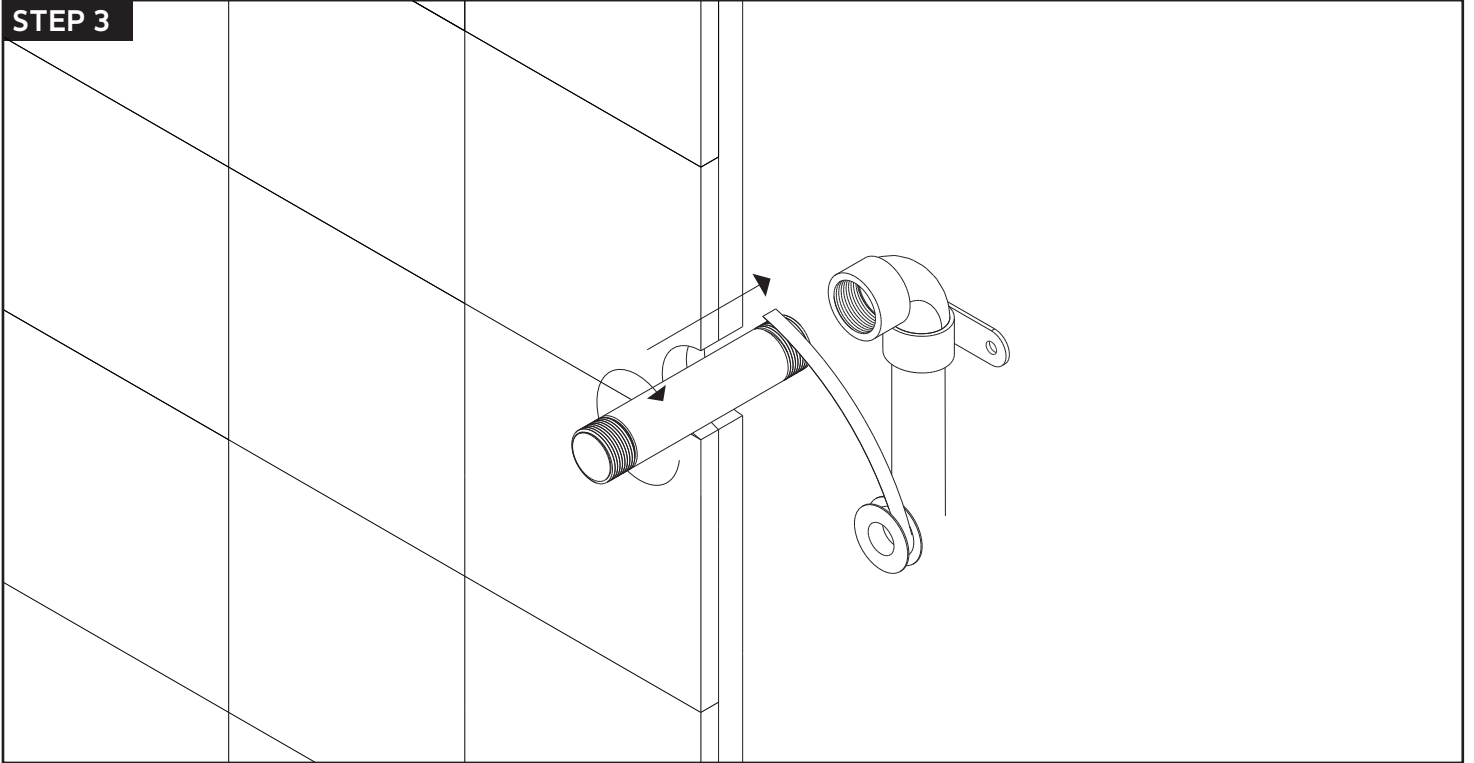

artos[®]

F703-6

PRODUCT DIMENSIONS

flexible hose shower kit with
integrated water outlet squ

STEP 1

STEP 2

INSTALLATION STEPS

STEP 3