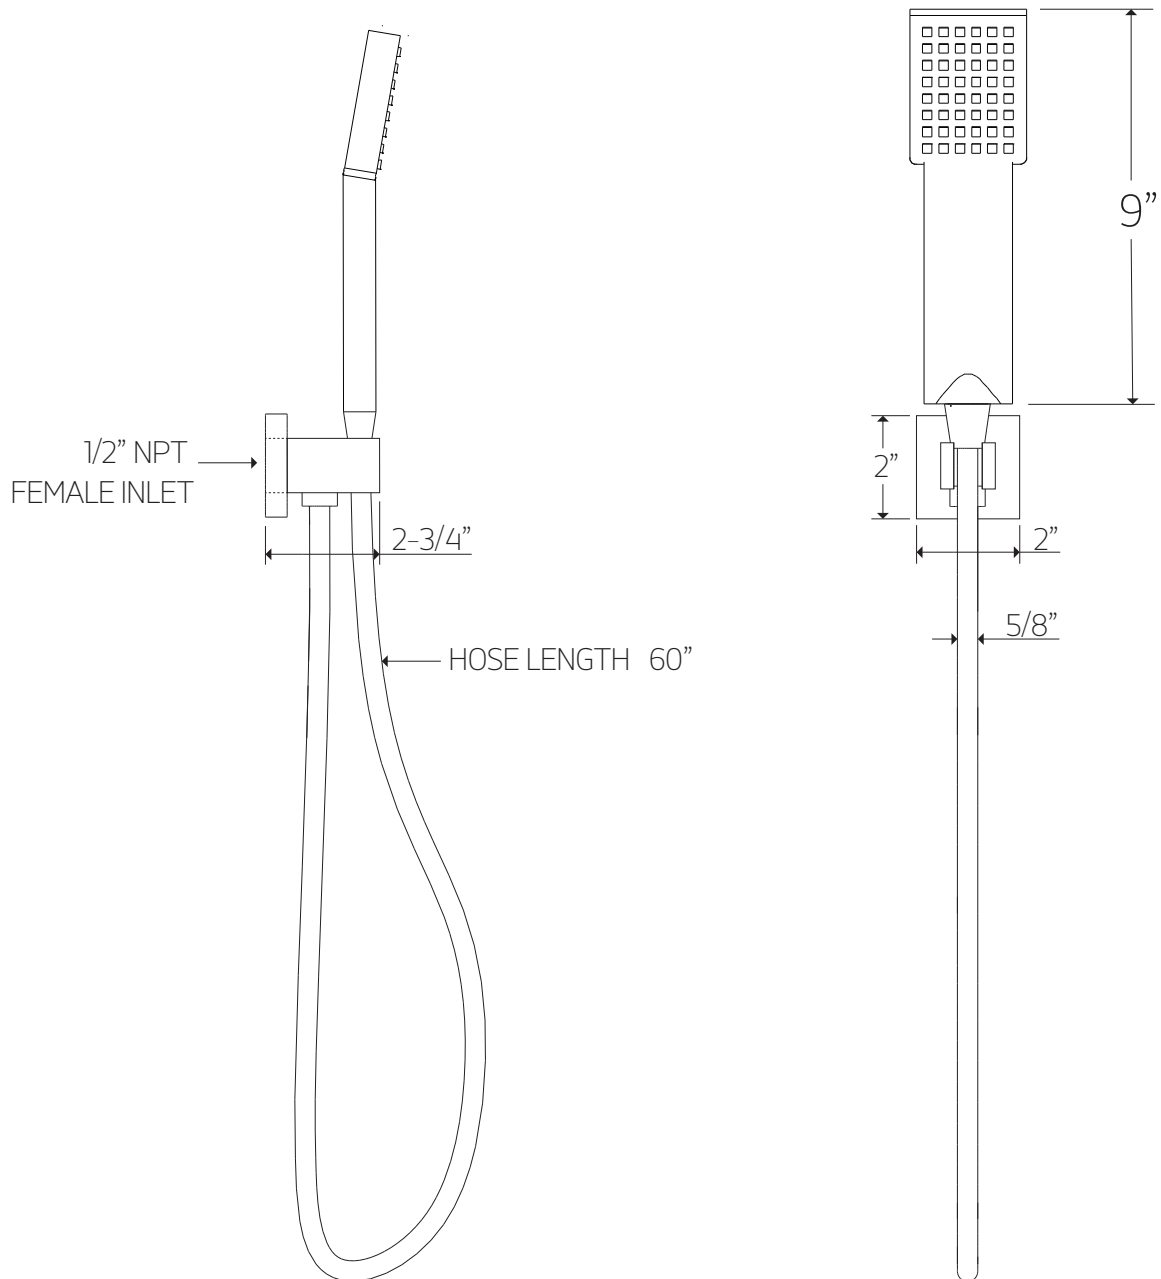

OPERATING SPECIFICATIONS

flexible hose shower kit with
integrated water outlet squ

FEATURES

Integrated Water Outlet
60" Flexible Hose

OPERATING PRESSURE

Minimum: 15 psi
Maximum: 75 psi
Above 90psi it may be necessary to install a pressure reducer

OPERATING TEMPATURE

Maximum: 176°

FLOW CAPACITY

2.0 USGPM

INLET/OUTLET

1/2" Female NPT

REQUIREMENTS

This unit requires a control

artos[®]

F703-6

PRODUCT DIMENSIONS

flexible hose shower kit with
integrated water outlet squ

STEP 1

STEP 2

INSTALLATION STEPS

STEP 3

F703-6

PARTS BREAKDOWN

flexible hose shower kit with
integrated water outlet squ

- ① **HAND SHOWER** F703-6 XP1
- ② **HAND SHOWER CHECK VALVE** F703-6 XP2
- ③ **ESCUTCHEON PLATE** F703-6 XP3
- ④ **SHOWER OUTLET ELBOW AND HOLDER** F703-6 XP4
- ⑤ **SHOWER HOSE** F703-6 XP5