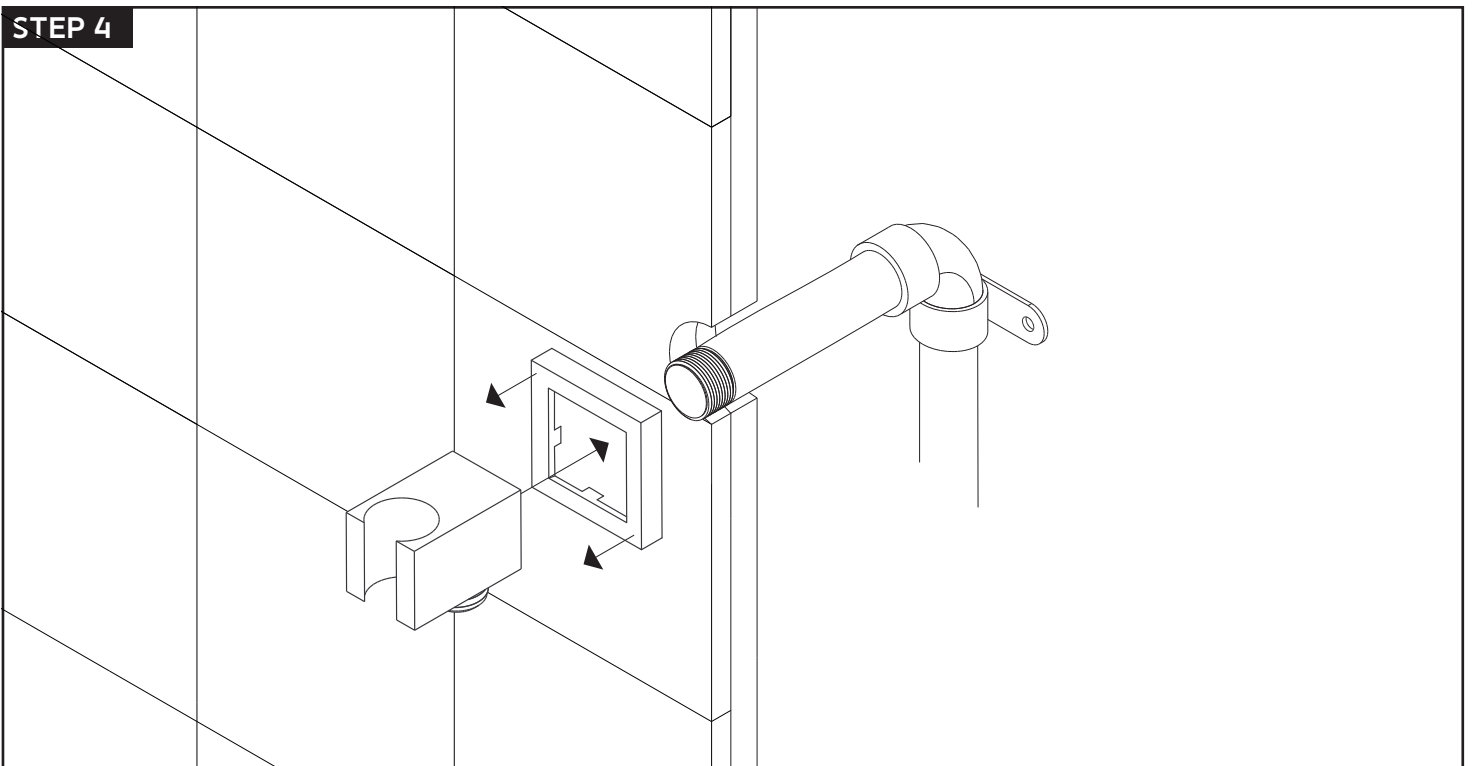

INSTALLATION STEPS

STEP 3

STEP 4