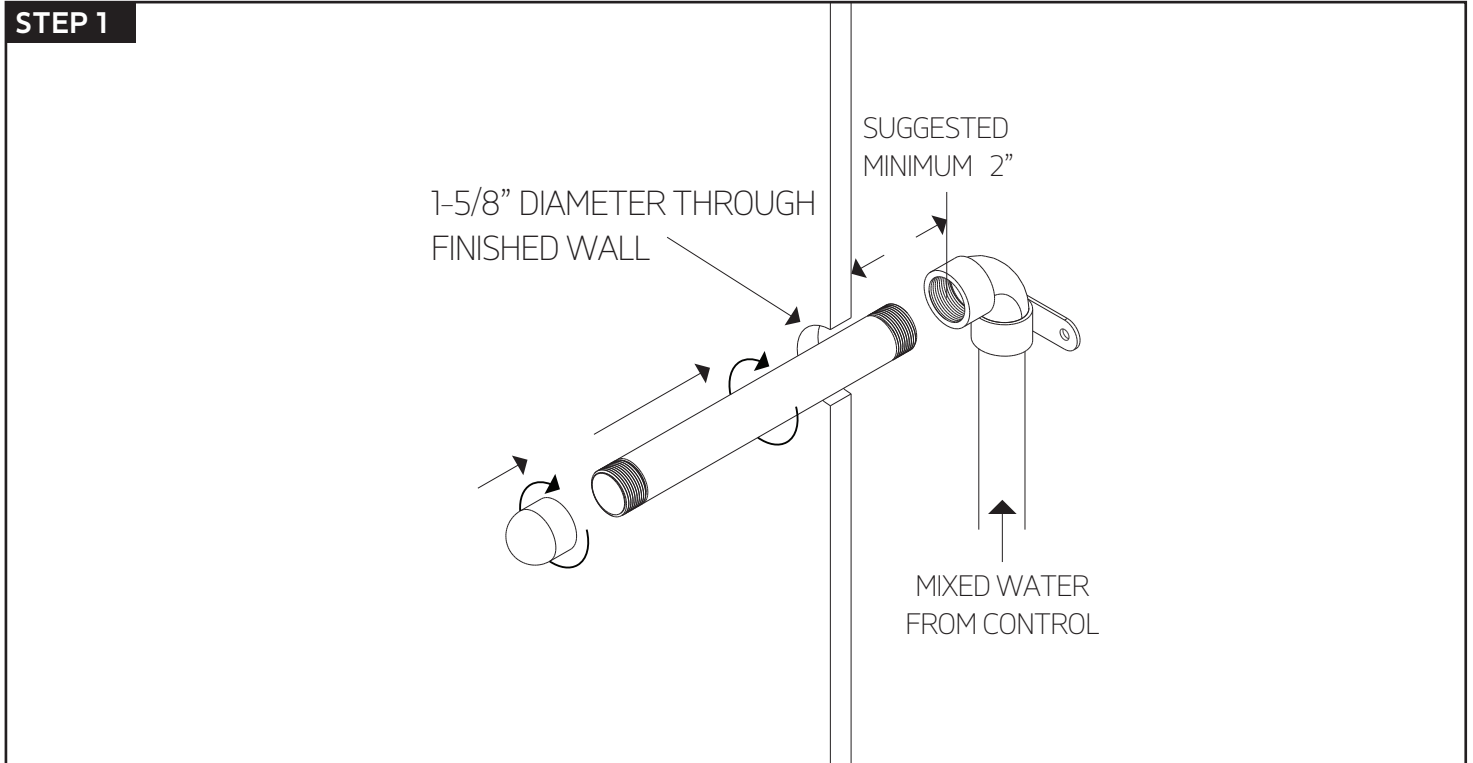

artos[®]

F703-6

PRODUCT DIMENSIONS

flexible hose shower kit with
integrated water outlet squ

STEP 1

STEP 2

INSTALLATION STEPS

STEP 3

F703-6

PARTS BREAKDOWN

flexible hose shower kit with
integrated water outlet squ

- ① **HAND SHOWER** F703-6 XP1
- ② **HAND SHOWER CHECK VALVE** F703-6 XP2
- ③ **ESCUTCHEON PLATE** F703-6 XP3
- ④ **SHOWER OUTLET ELBOW AND HOLDER** F703-6 XP4
- ⑤ **SHOWER HOSE** F703-6 XP5