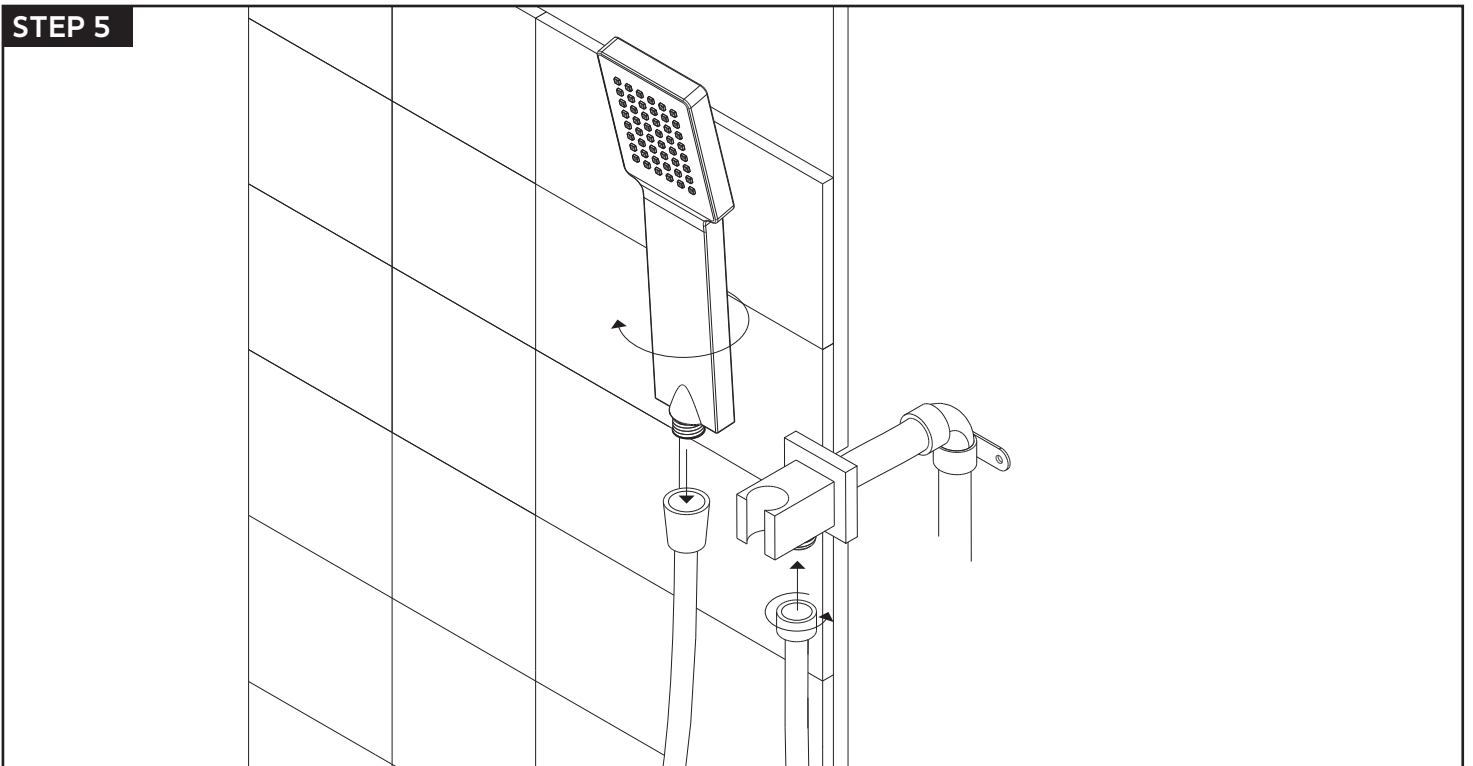

STEP 4

artos[®]

F703-6

INSTALLATION STEPS

flexible hose shower kit with
integrated water outlet squ

STEP 5

STEP 5

artos[®]

F703-6

PARTS BREAKDOWN

flexible hose shower kit with
integrated water outlet squ

- ① **HAND SHOWER** F703-6 XP1
- ② **HAND SHOWER CHECK VALVE** F703-6 XP2
- ③ **ESCUTCHEON PLATE** F703-6 XP3
- ④ **SHOWER OUTLET ELBOW AND HOLDER** F703-6 XP4
- ⑤ **SHOWER HOSE** F703-6 XP5