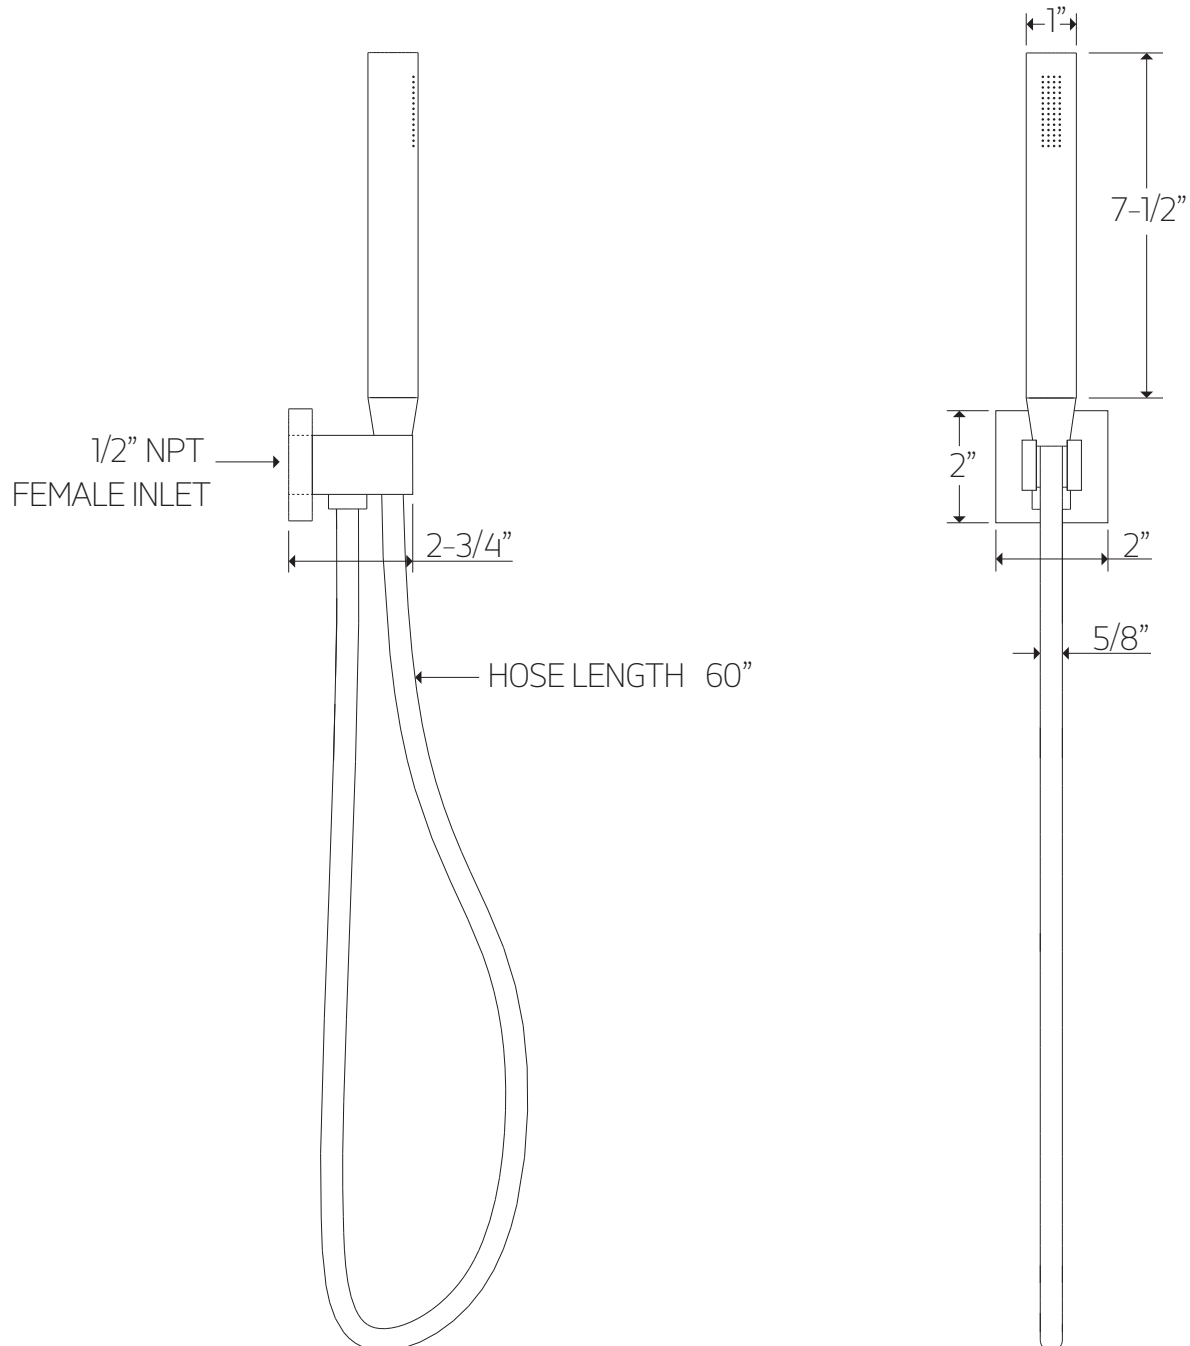

F907-24

TECHNICAL DATA SHEET

otella flexible hose shower kit
with integrated water outlet

artos[®]

F907-24

OPERATING SPECIFICATIONS

otella flexible hose shower kit
with integrated water outlet

FEATURES

Integrated Water Outlet
60" Flexible Hose

OPERATING PRESSURE

Minimum: 15 psi
Maximum: 75 psi
Above 90psi it may be necessary to install a pressure reducer

OPERATING TEMPERATURE

Maximum: 176°

FLOW CAPACITY

2.0 USGPM

INLET/OUTLET

1/2" Female NPT

REQUIREMENTS

This unit requires a control