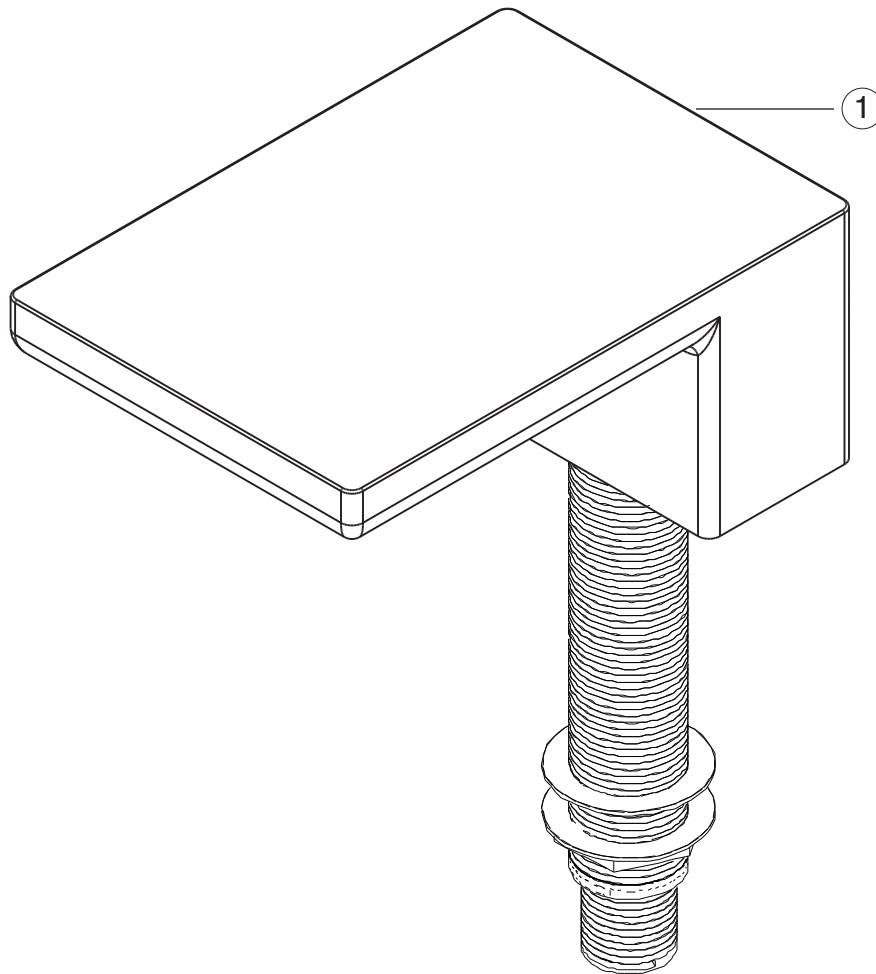

deck mount tub filler squ

① TUB FILLER BODY F402-2 XP1