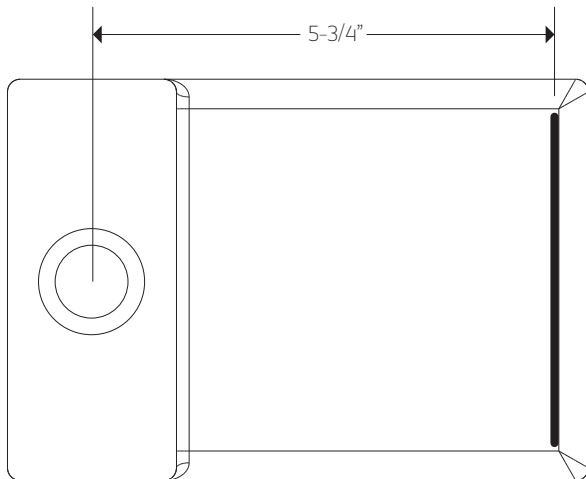

## PRODUCT DIMENSIONS

deck mount tub filler squ