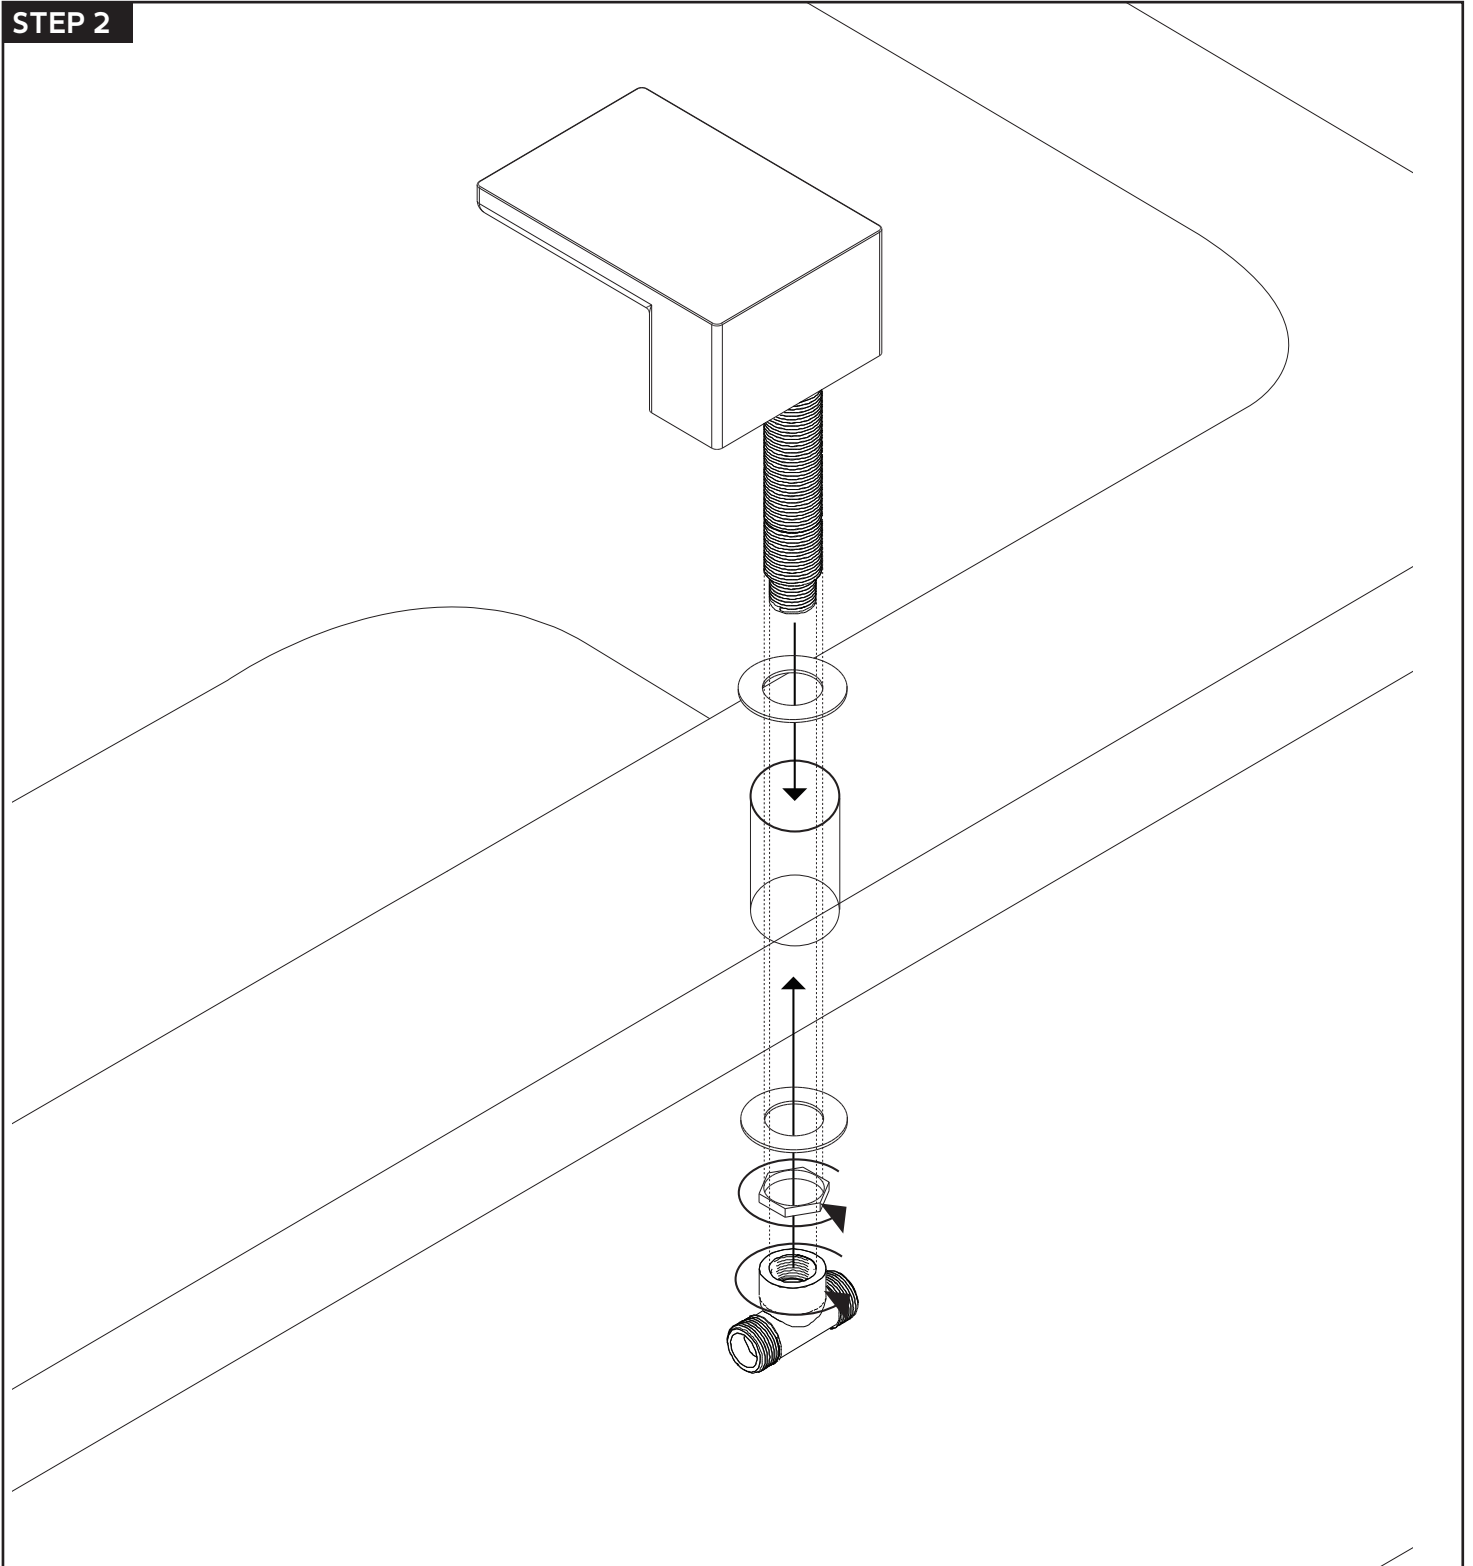

INSTALLATION STEPS

STEP 2