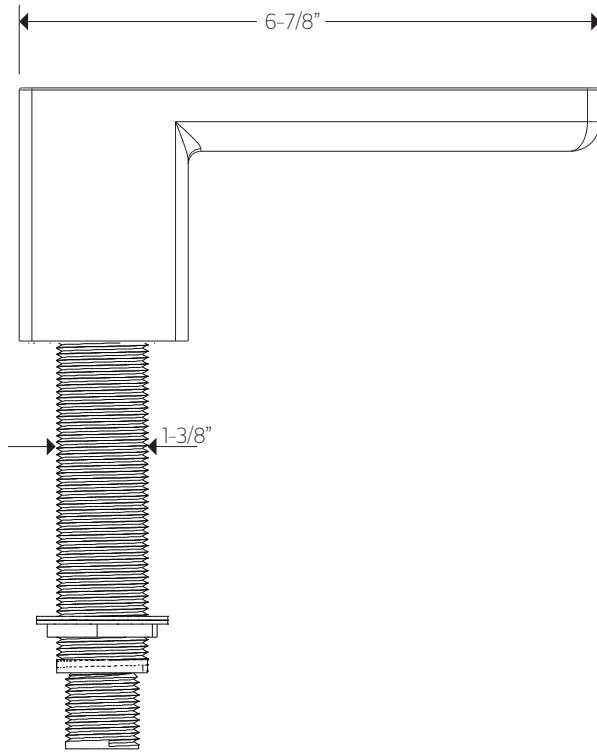

artos®

F402-2

PRODUCT DIMENSIONS

deck mount tub filler squ