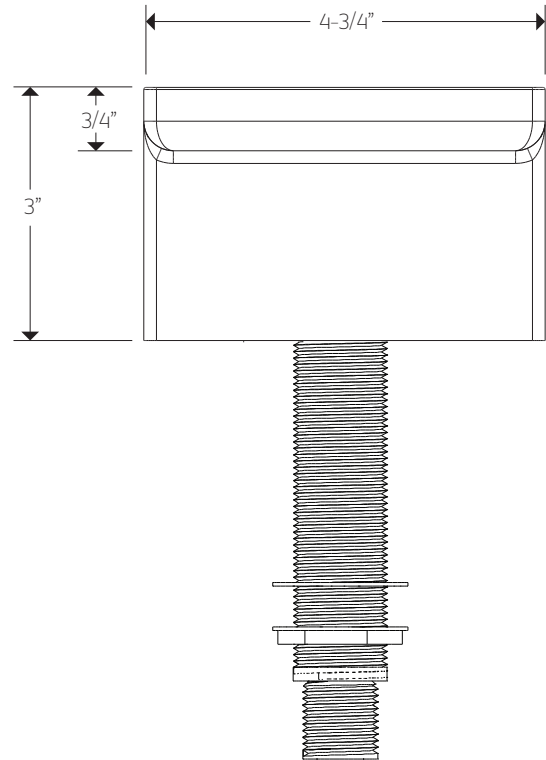

artos®

F402-2

PRODUCT DIMENSIONS

deck mount tub filler squ