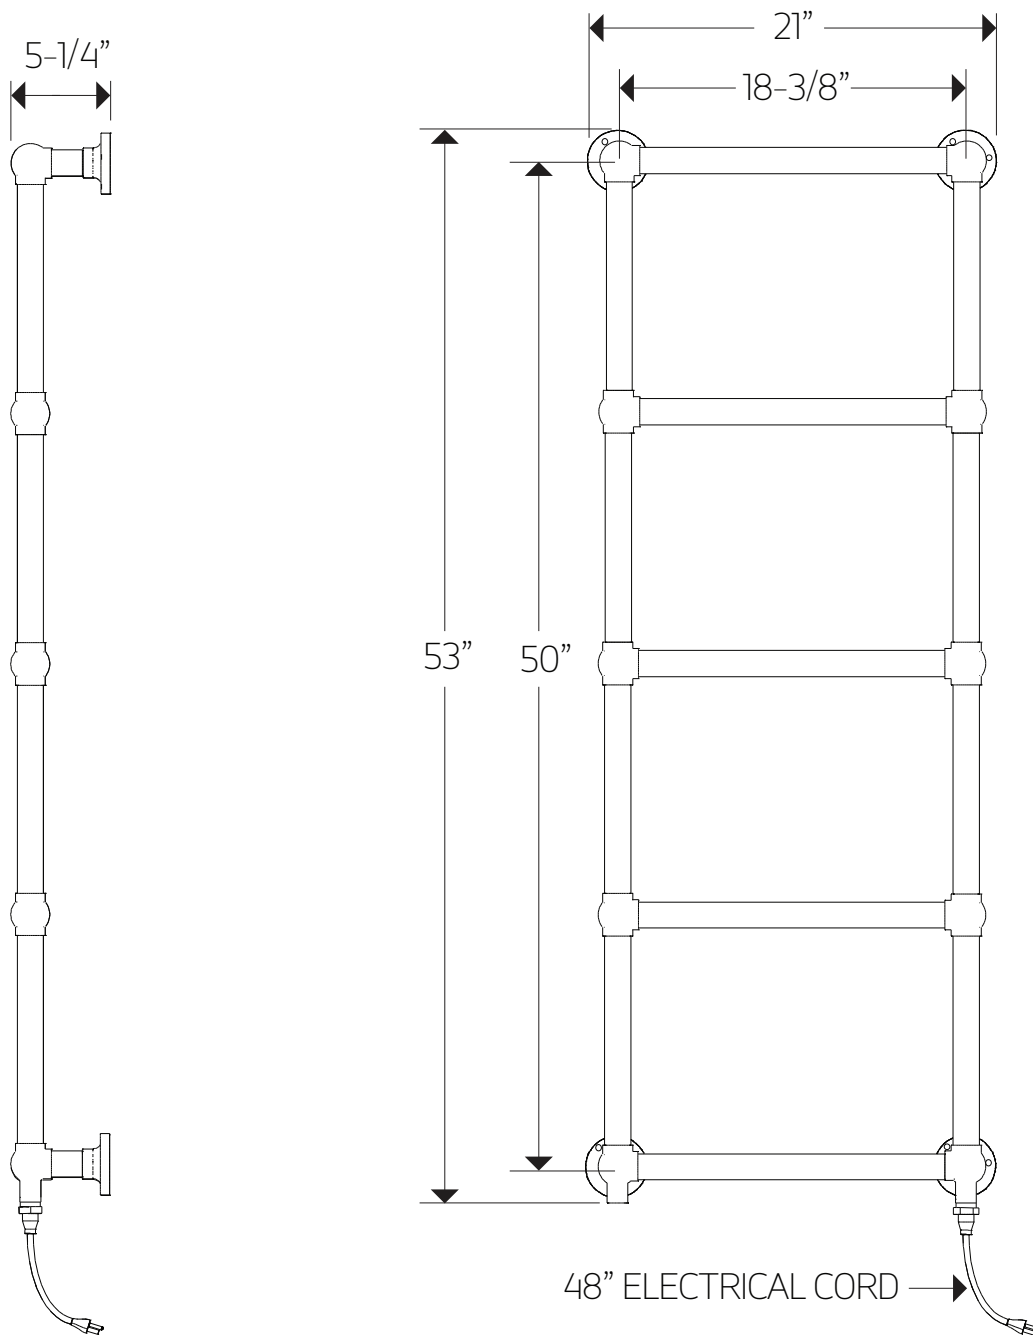

T-ST050120P

TECHNICAL DATA SHEET

stour towel warmer,
plug-in

artos[®]

T-ST050120P

stour towel warmer,
plug-in

OPERATING SPECIFICATIONS

FEATURES

Towel warming, drying and auxiliary heating.

ELEMENT

300W, 110V

CODES

UL Approved

CSA-US Approved

REQUIREMENTS

The towel warmer must be installed so that the Element is at the bottom.