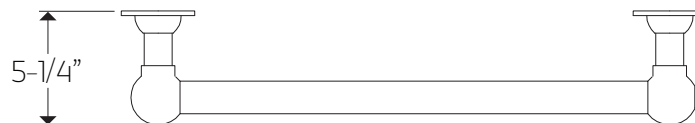

T-ST060W

TECHNICAL DATA SHEET

stour towel warmer,
hardwire

***ELECTRICAL BOX MUST BE HORIZONTAL FOR HARDWIRE KIT TO FIT**

artos[®]

T-ST060W

stour towel warmer,
hardwire

OPERATING SPECIFICATIONS

FEATURES

Towel warming, drying and auxiliary heating.

ELEMENT

300W, 110V

CODES

UL Approved
CSA-US Approved

REQUIREMENTS

The towel warmer must be installed so that the Element is at the bottom.