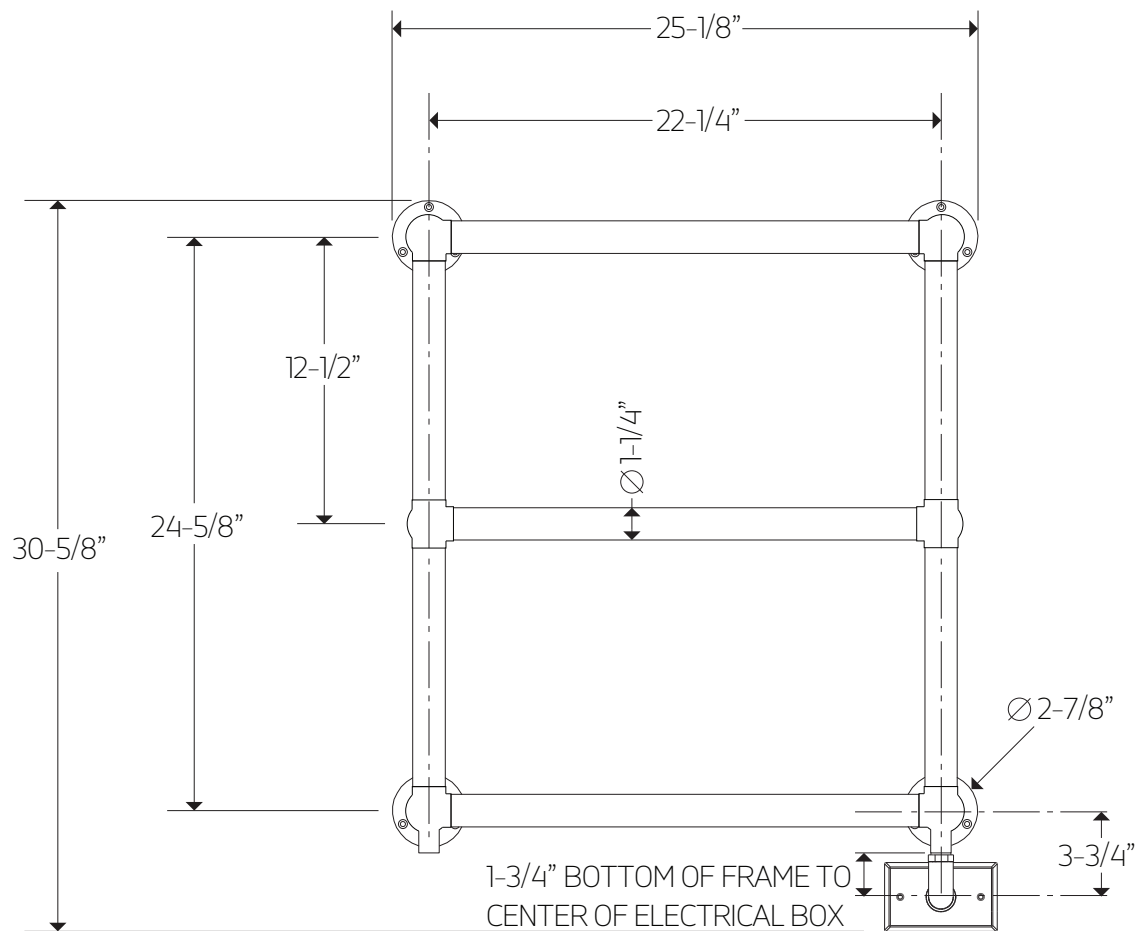

T-ST060W

TECHNICAL DATA SHEET

stour towel warmer,
hardwire

***ELECTRICAL BOX MUST BE HORIZONTAL FOR HARDWIRE KIT TO FIT**

artos[®]

T-ST060W

stour towel warmer,
hardwire

OPERATING SPECIFICATIONS

FEATURES

Towel warming, drying and auxiliary heating.

ELEMENT

300W, 110V

CODES

UL Approved
CSA-US Approved

REQUIREMENTS

The towel warmer must be installed so that the Element is at the bottom.