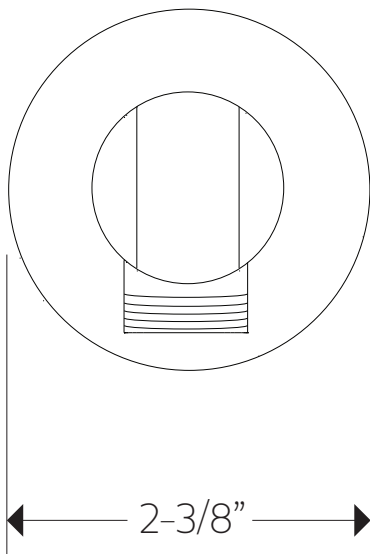

F902-42

TECHNICAL DATA SHEET

shower outlet elbow with
hand shower holder rnd

artos

F902-42

OPERATING SPECIFICATIONS

shower outlet elbow with
hand shower holder rnd

MAX TEMPERATURE

Maximum: 176°F

OPERATING PRESSURE

Maximum: 125psi

Minimum: 20psi

Recommended: 30psi- 95psi

INLET

1/2" Female NPT