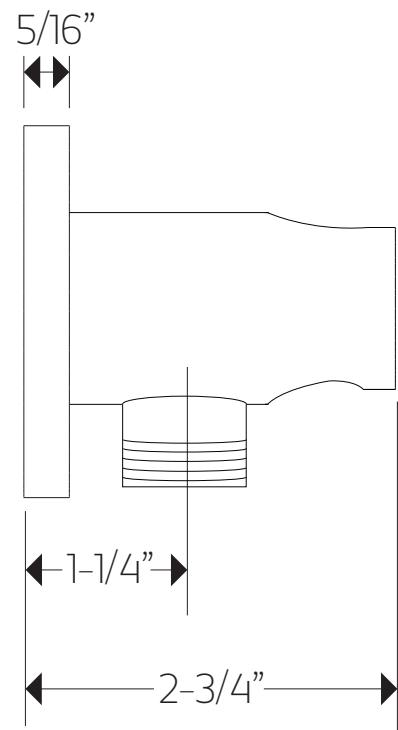

F902-42

TECHNICAL DATA SHEET

shower outlet elbow with
hand shower holder rnd

artos

F902-42

OPERATING SPECIFICATIONS

shower outlet elbow with
hand shower holder rnd

MAX TEMPERATURE

Maximum: 176°F

OPERATING PRESSURE

Maximum: 125psi

Minimum: 20psi

Recommended: 30psi- 95psi

INLET

1/2" Female NPT