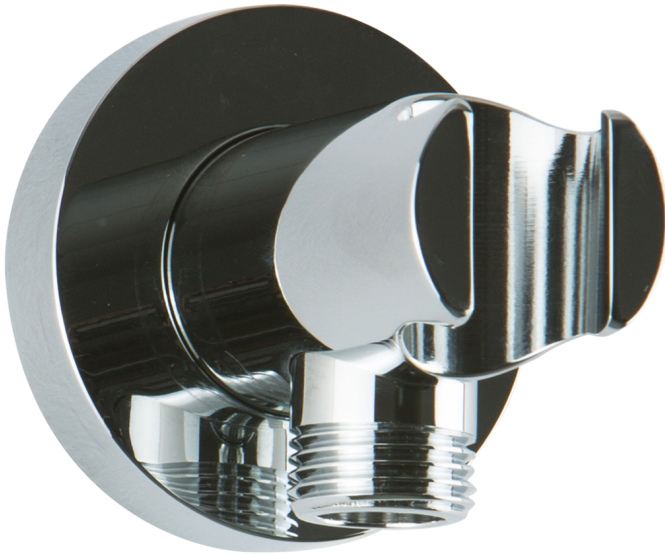

F902-42

TECHNICAL DATA SHEET

shower outlet elbow with
hand shower holder rnd

artos

F902-42

OPERATING SPECIFICATIONS

shower outlet elbow with
hand shower holder rnd

MAX TEMPERATURE