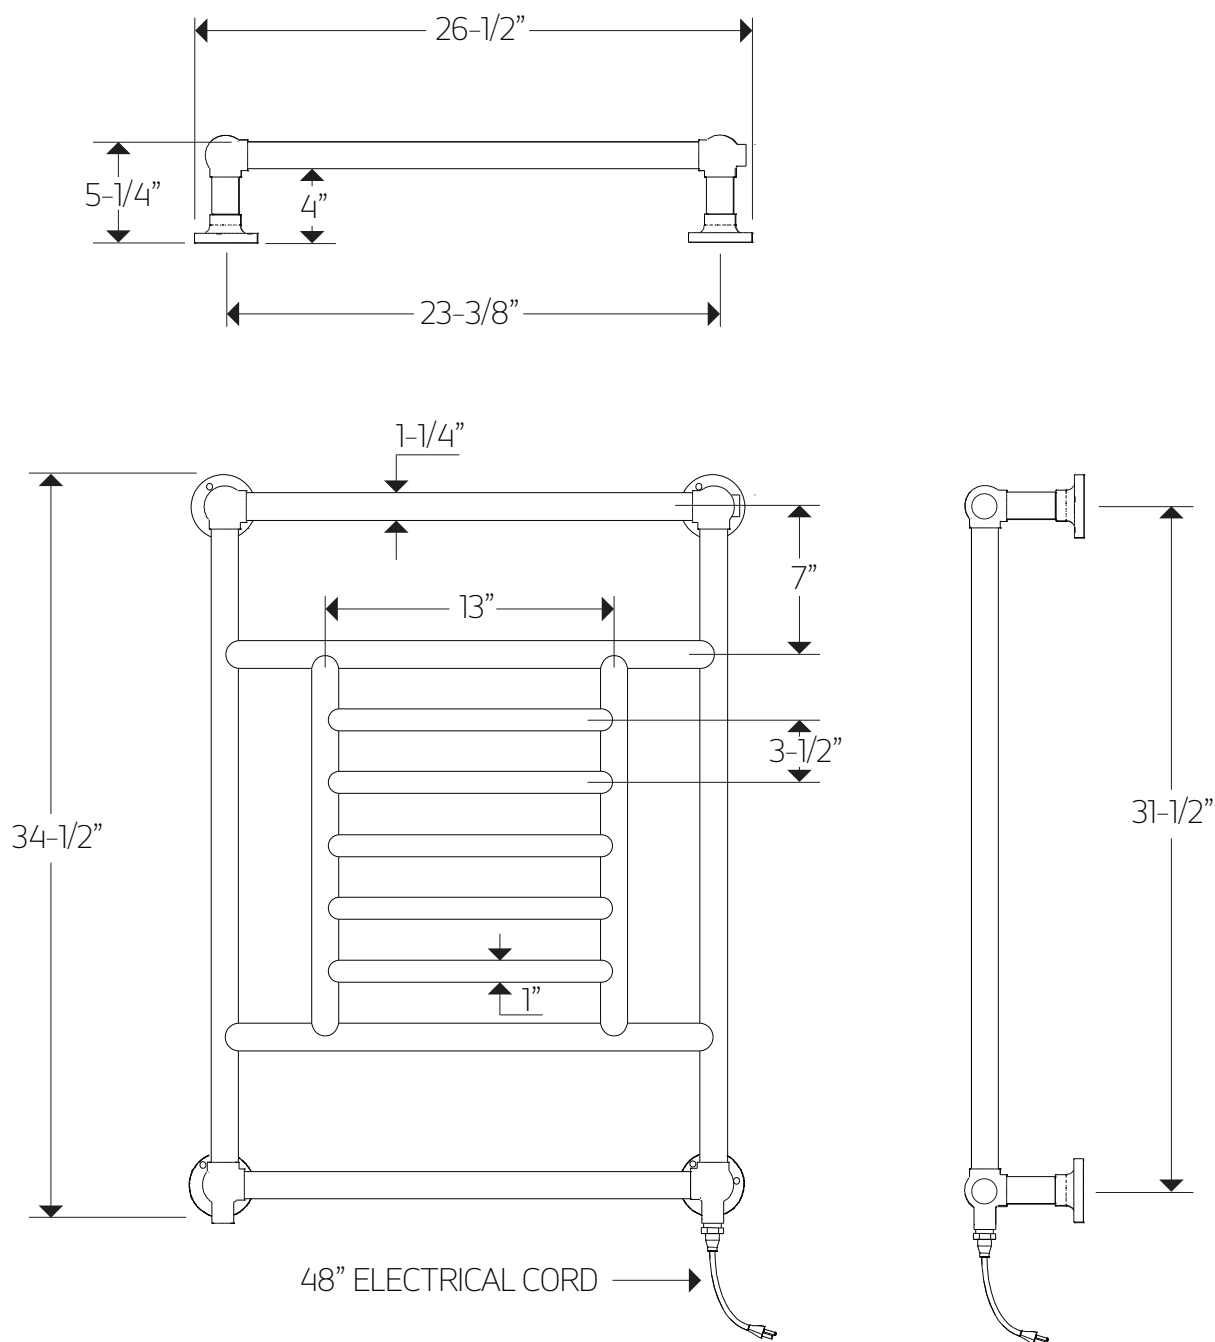

T-SOLP

TECHNICAL DATA SHEET

solent towel warmer,
plug-in

artos[®]

T-SOLP

solent towel warmer,
plug-in

OPERATING SPECIFICATIONS

FEATURES

Towel warming, drying and auxiliary heating.

ELEMENT

300W, 110V

CODES

UL Approved

CSA-US Approved

REQUIREMENTS

The towel warmer must be installed so that the Element is at the bottom.