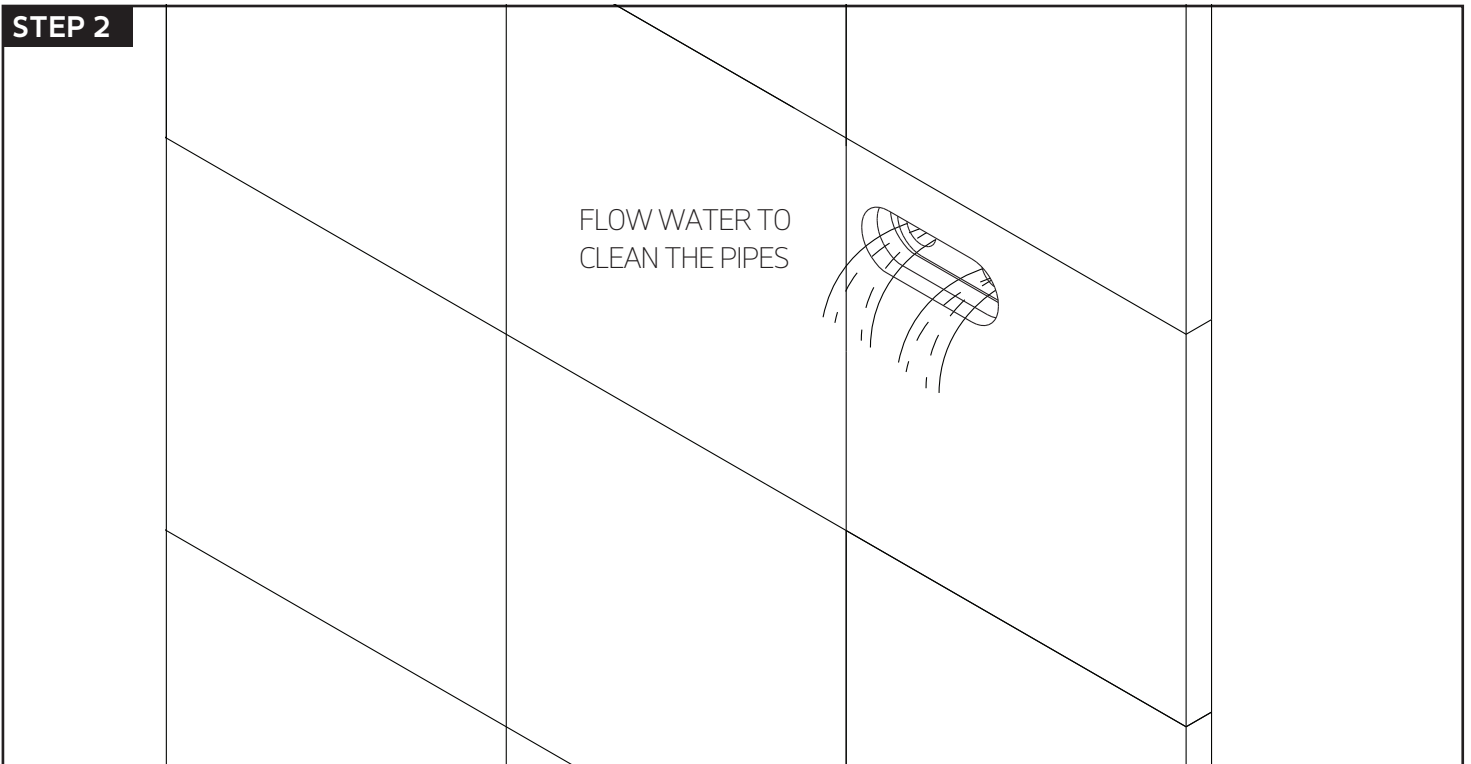

artos®

F803-5TK

dual function shower head
trim kit

STEP 1

STEP 2