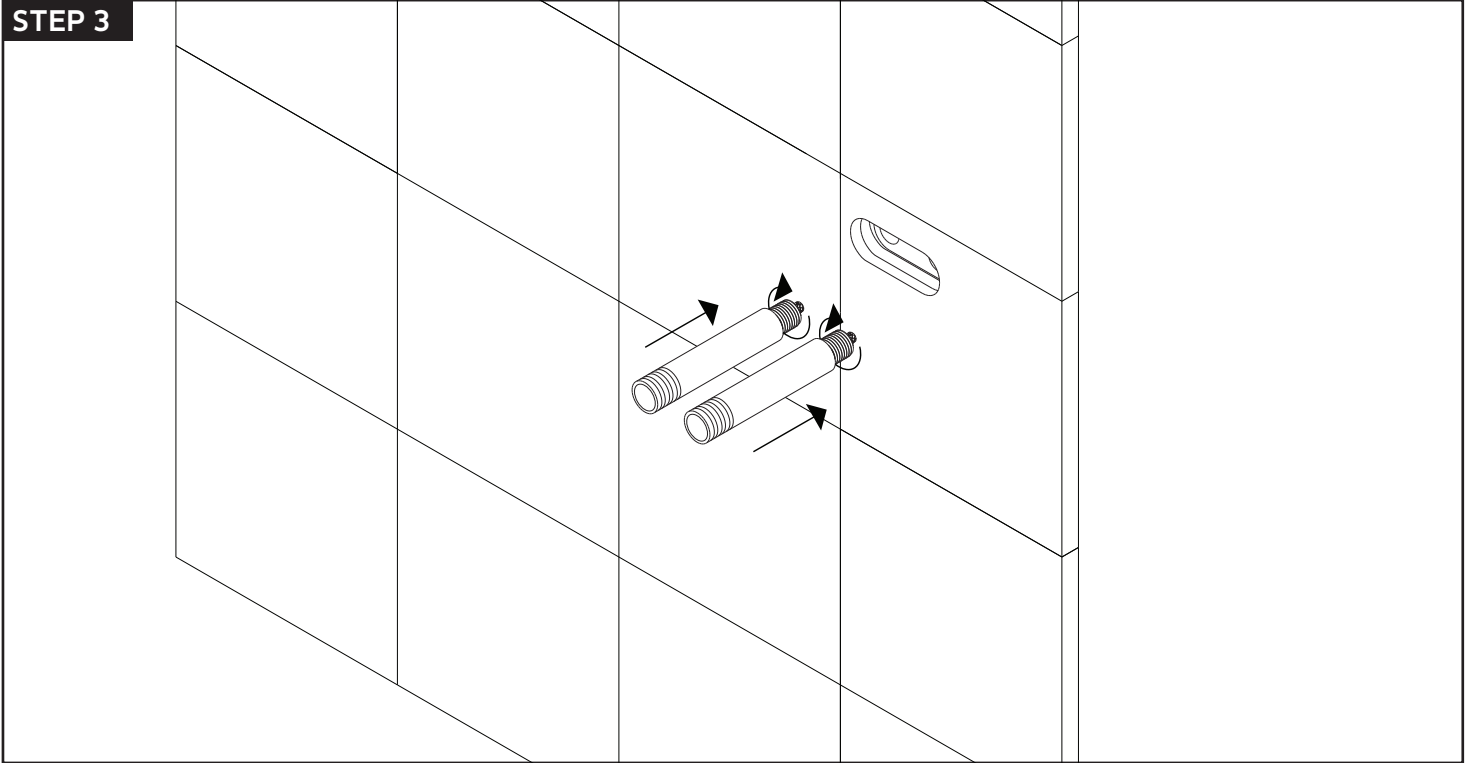

F803-5TK

dual function shower head
trim kit

STEP 1

STEP 2

INSTALLATION STEPS

STEP 3

STEP 4

artos[®]

F803-5TK

PARTS BREAKDOWN

dual function shower head
trim kit

- ① **SET SCREWS** F803-5TK XP1
- ② **ALLEN WRENCH** F803-5TK XP2
- ③ **SHOWERHEAD** F803-5TK XP3
- ④ **SUPPLY NOZZLE FILTERS(2)** F803-5TK XP4
- ⑤ **SUPPLY NOZZLE O-RINGS(2)** F803-5TK XP5
- ⑥ **SUPPLY NOZZLES(2)** F803-5TK XP6
- ⑦ **SUPPLY NOZZLE CAPS(2)** F803-5TK XP7