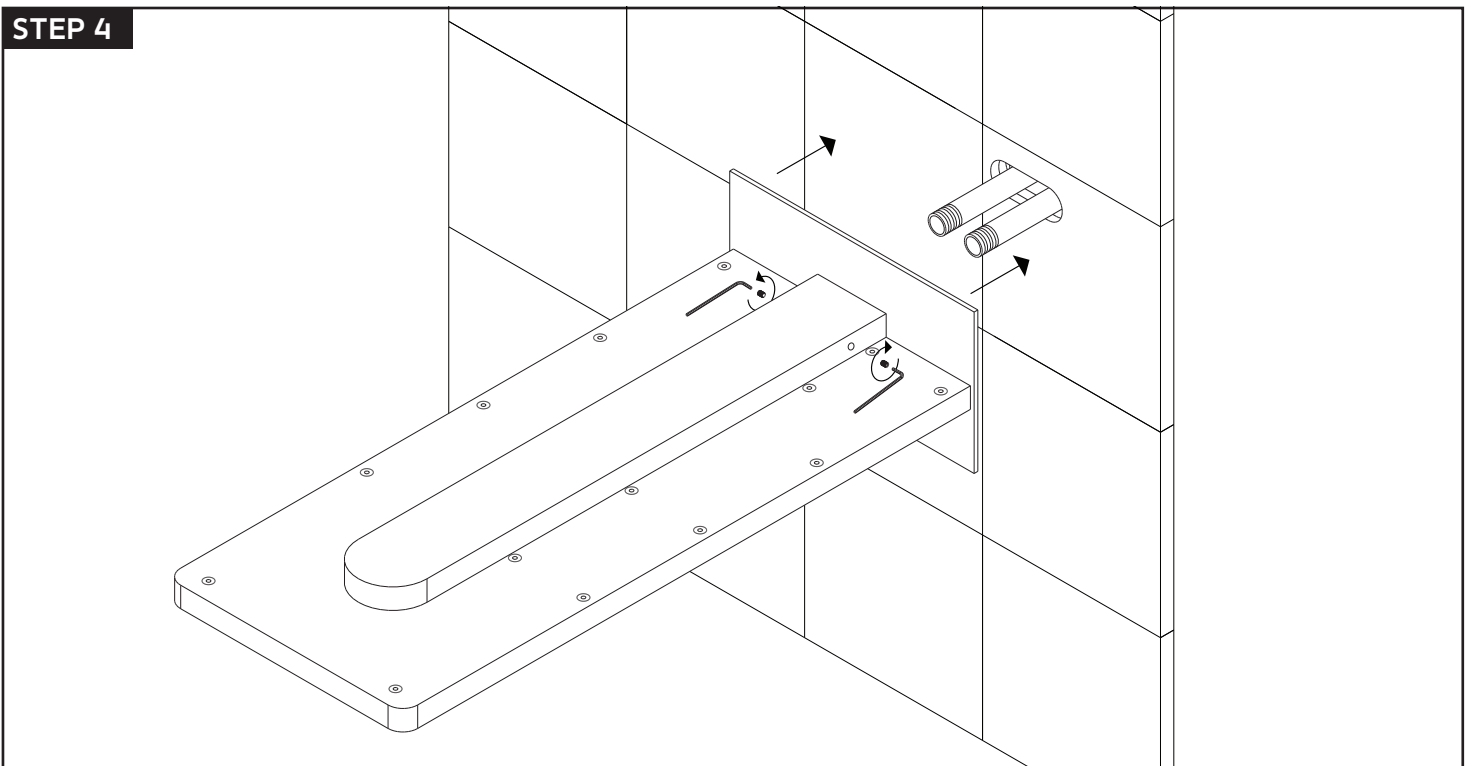

F803-5TK

dual function shower head
trim kit

STEP 1

STEP 2

INSTALLATION STEPS

STEP 3

STEP 4

artos[®]

F803-5TK

PARTS BREAKDOWN

dual function shower head
trim kit

- ① **SET SCREWS** F803-5TK XP1
- ② **ALLEN WRENCH** F803-5TK XP2
- ③ **SHOWERHEAD** F803-5TK XP3
- ④ **SUPPLY NOZZLE FILTERS(2)** F803-5TK XP4
- ⑤ **SUPPLY NOZZLE O-RINGS(2)** F803-5TK XP5
- ⑥ **SUPPLY NOZZLES(2)** F803-5TK XP6
- ⑦ **SUPPLY NOZZLE CAPS(2)** F803-5TK XP7