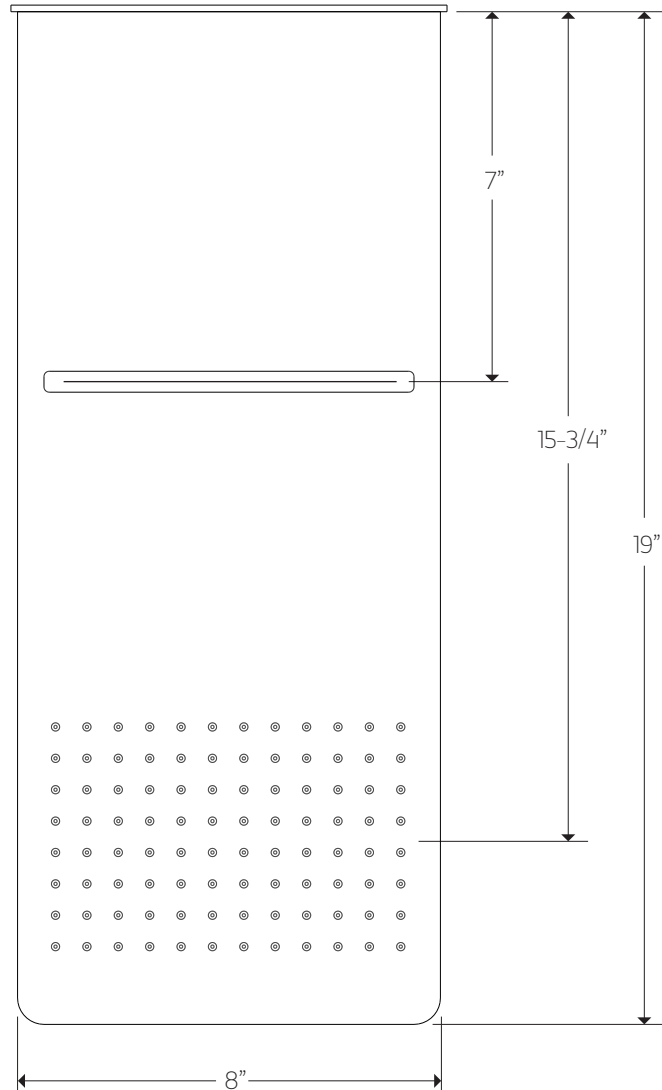

F803-5TK

dual function shower head
trim kit

OPERATING SPECIFICATIONS

FEATURES

Dual Function- Rainhead, Waterfall or both

OPERATING PRESSURE

Minimum: 15 psi

Maximum: 75 psi

REQUIREMENTS

This unit requires 2 inlet controls

APPROVALS

artos[®]

F803-5TK

PRODUCT DIMENSIONS

dual function shower head
trim kit

artos[®]