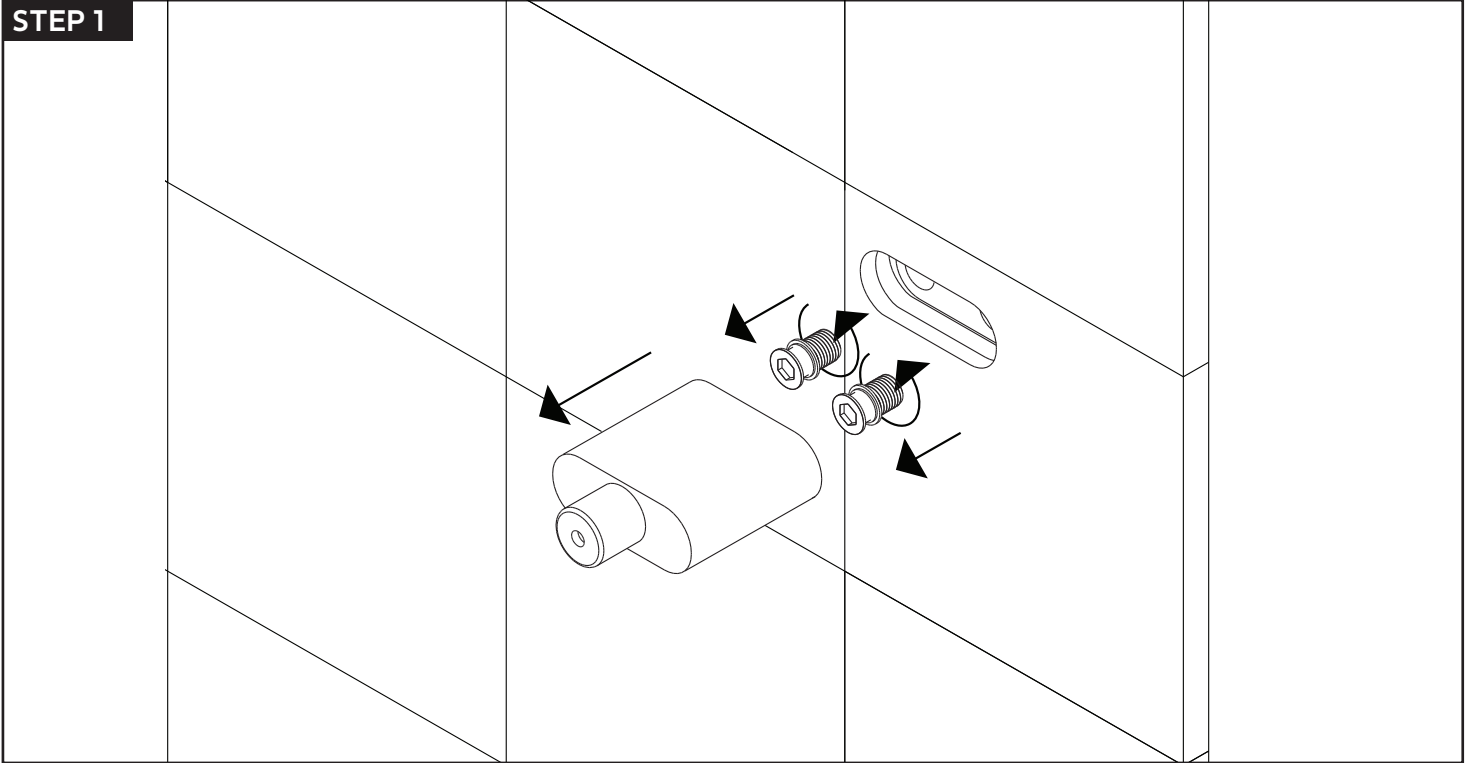

REQUIREMENTS

This unit requires 2 inlet controls

APPROVALS

artos[®]

F803-5TK

PRODUCT DIMENSIONS

dual function shower head
trim kit

artos[®]

F803-5TK

dual function shower head
trim kit

STEP 1

STEP 2

INSTALLATION STEPS

STEP 3

STEP 4

artos[®]