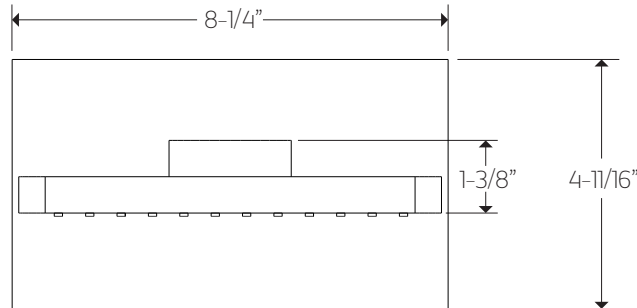

REQUIREMENTS

This unit requires 2 inlet controls

APPROVALS

artos[®]

F803-5TK

PRODUCT DIMENSIONS

dual function shower head
trim kit

artos[®]