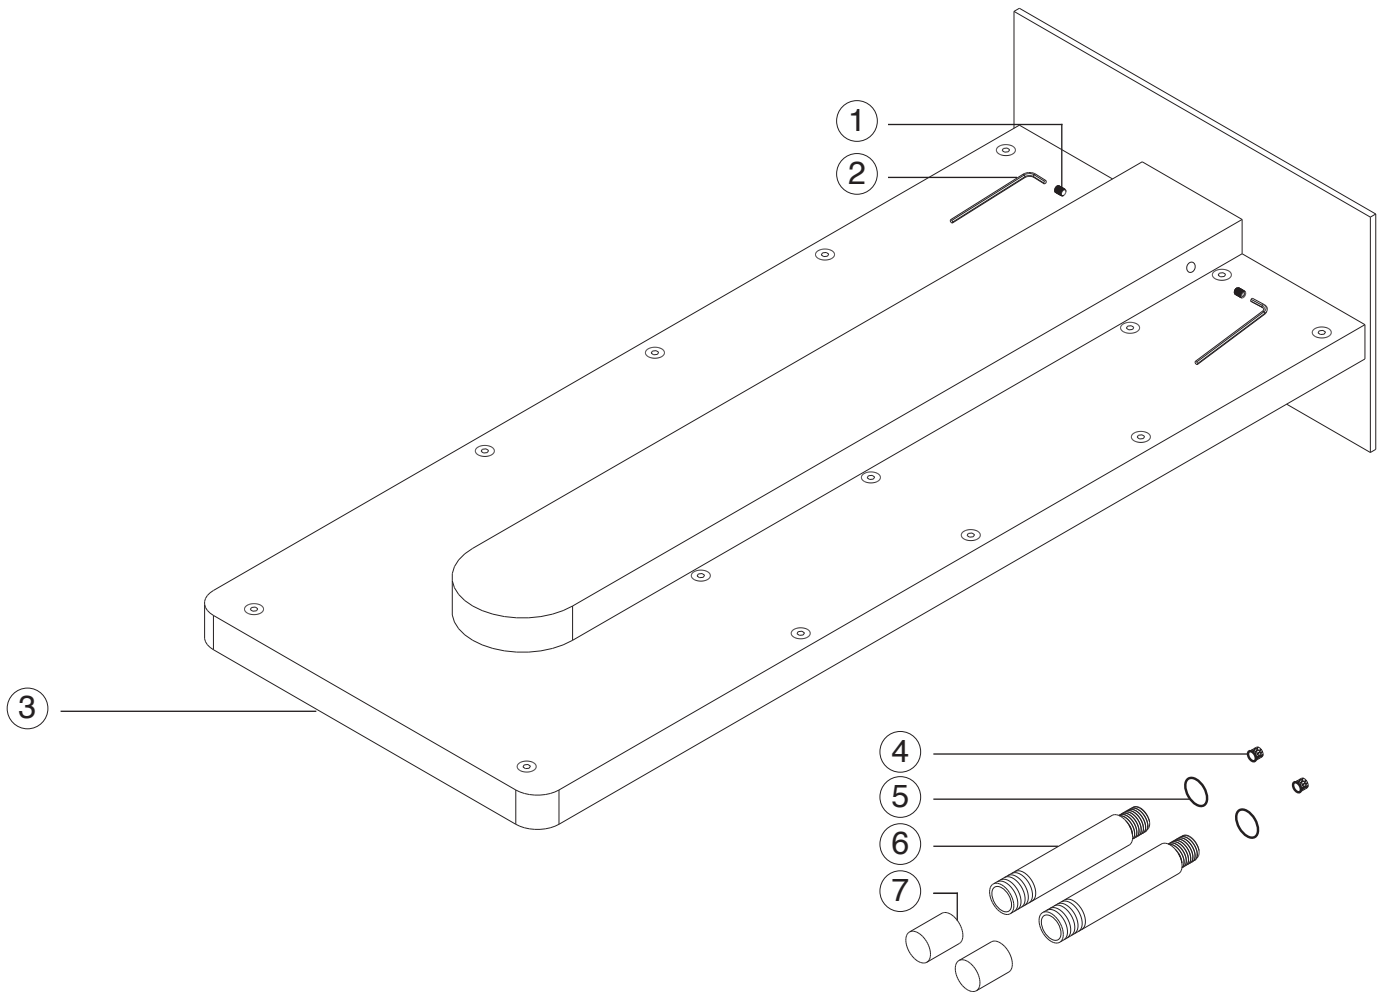

F803-5TK

dual function shower head
trim kit

OPERATING SPECIFICATIONS

FEATURES

Dual Function- Rainhead, Waterfall or both

OPERATING PRESSURE

Minimum: 15 psi

Maximum: 75 psi

REQUIREMENTS

This unit requires 2 inlet controls

APPROVALS

artos[®]

F803-5TK

PRODUCT DIMENSIONS

dual function shower head
trim kit

artos[®]

F803-5TK

dual function shower head
trim kit

STEP 1

STEP 2

INSTALLATION STEPS

STEP 3

STEP 4

artos[®]

F803-5TK

PARTS BREAKDOWN

dual function shower head
trim kit

- ① **SET SCREWS** F803-5TK XP1
- ② **ALLEN WRENCH** F803-5TK XP2
- ③ **SHOWERHEAD** F803-5TK XP3
- ④ **SUPPLY NOZZLE FILTERS(2)** F803-5TK XP4
- ⑤ **SUPPLY NOZZLE O-RINGS(2)** F803-5TK XP5
- ⑥ **SUPPLY NOZZLES(2)** F803-5TK XP6
- ⑦ **SUPPLY NOZZLE CAPS(2)** F803-5TK XP7