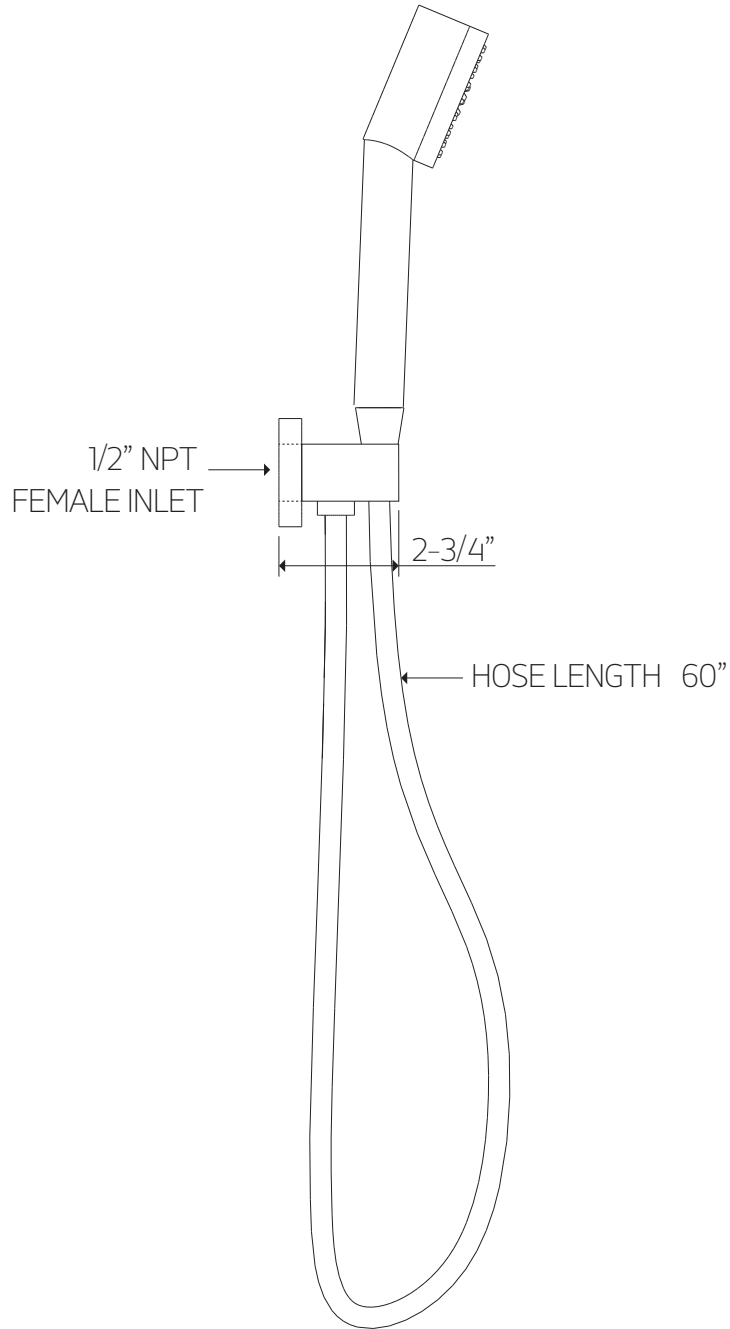

F907-38

TECHNICAL DATA SHEET

5-function flexible hose
shower kit with integrated
water outlet

artos[®]

F907-38

OPERATING SPECIFICATIONS

5-function flexible hose
shower kit with integrated
water outlet

FEATURES

Integrated Water Outlet
60" Flexible Hose
5-function Hand Shower

OPERATING PRESSURE

Minimum: 15 psi
Maximum: 75 psi
Above 90psi it may be necessary to install a pressure
reducer

OPERATING TEMPERATURE

Maximum: 176°

FLOW CAPACITY

2.0 USGPM

INLET/OUTLET

1/2" Female NPT

REQUIREMENTS

This unit requires a control