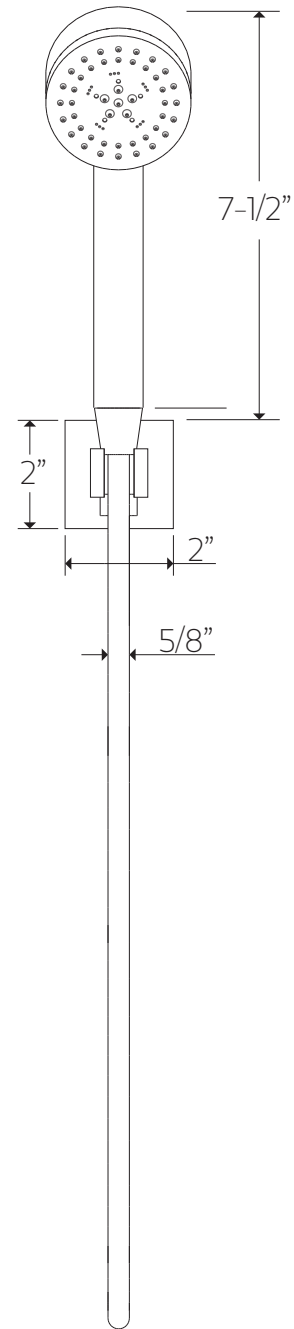

F907-38

TECHNICAL DATA SHEET

5-function flexible hose
shower kit with integrated
water outlet

artos[®]

F907-38

OPERATING SPECIFICATIONS

5-function flexible hose
shower kit with integrated
water outlet

FEATURES

Integrated Water Outlet
60" Flexible Hose
5-function Hand Shower

OPERATING PRESSURE

Minimum: 15 psi
Maximum: 75 psi
Above 90psi it may be necessary to install a pressure
reducer

OPERATING TEMPERATURE

Maximum: 176°

FLOW CAPACITY

2.0 USGPM

INLET/OUTLET

1/2" Female NPT

REQUIREMENTS

This unit requires a control