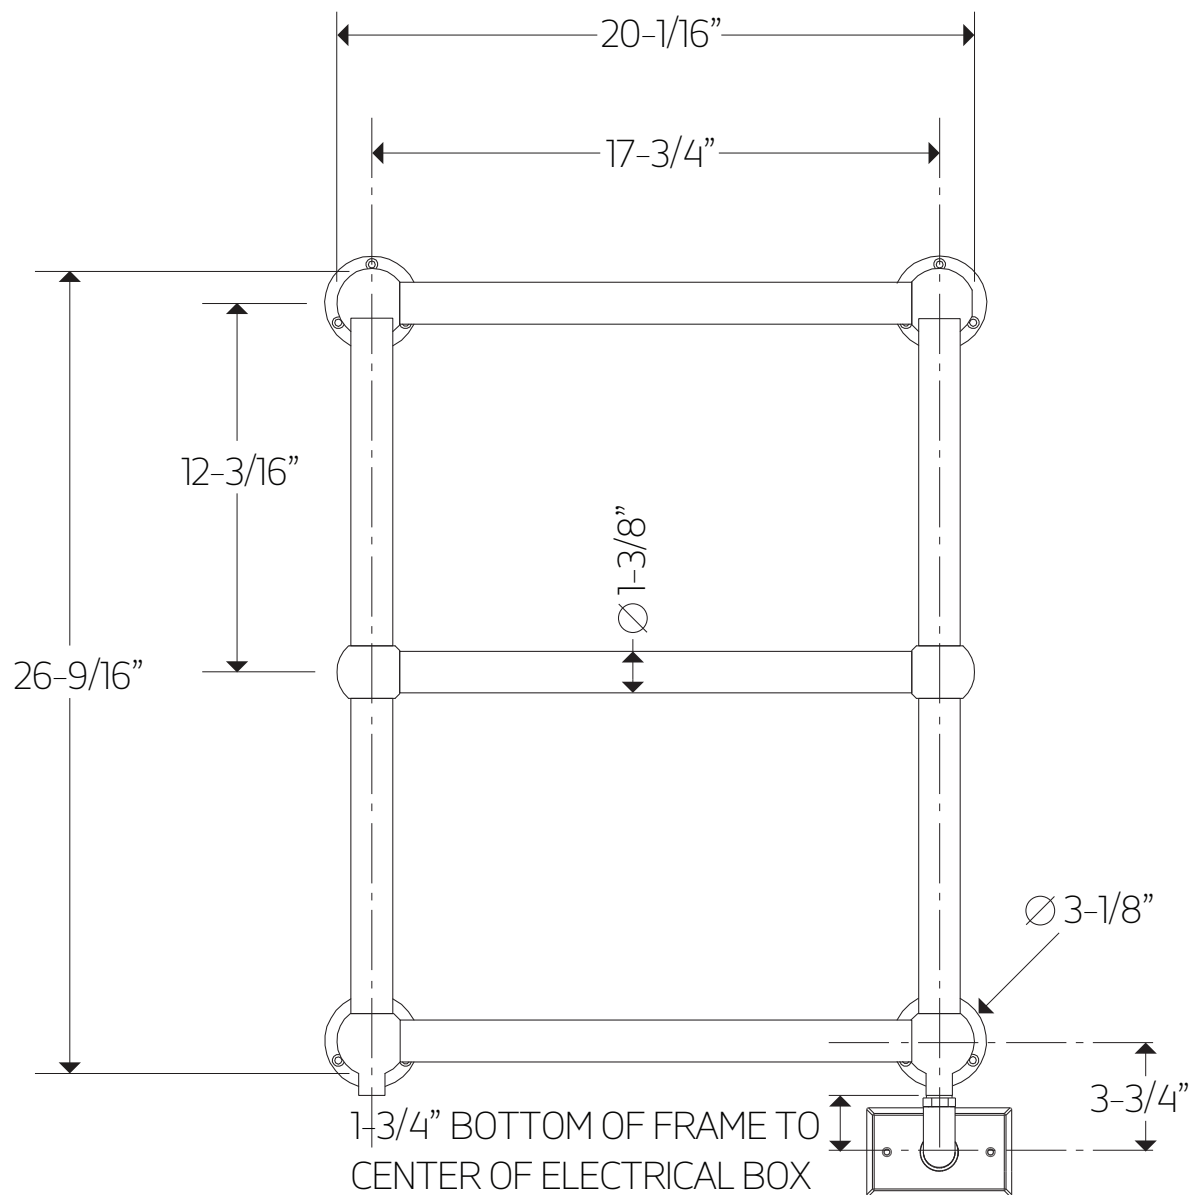

## TECHNICAL DATA SHEET

stour towel warmer,  
hardwired