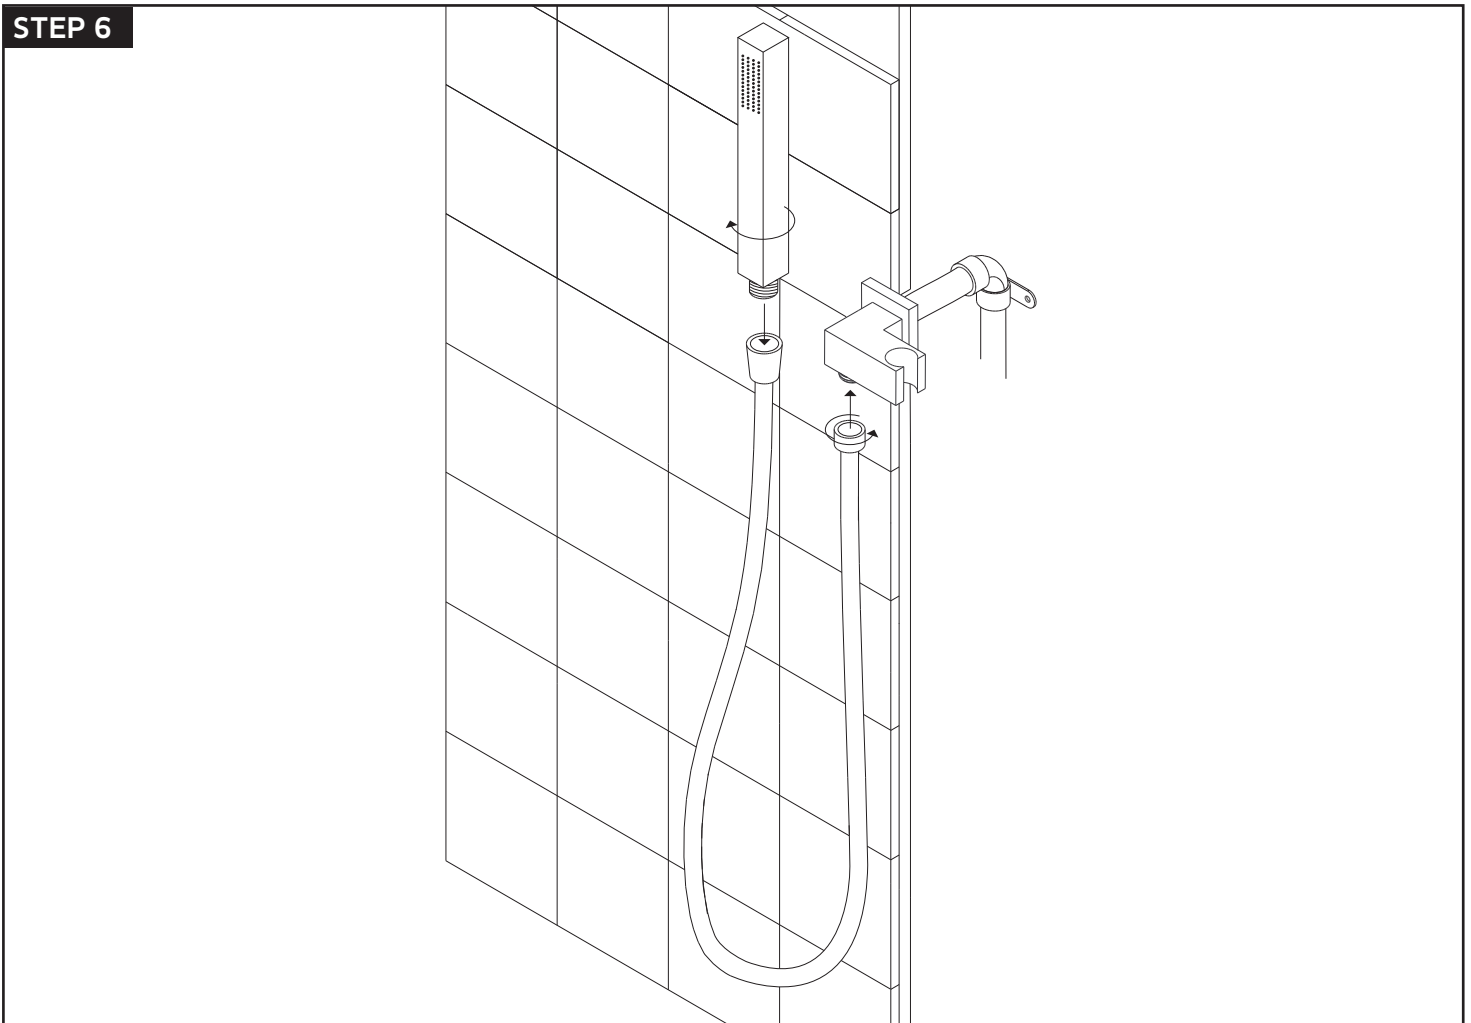

artos®

FSC1012

HANDHELD INSTALLATION STEPS

flexible hose shower kit with
integrated water outlet squ

STEP 5

STEP 6