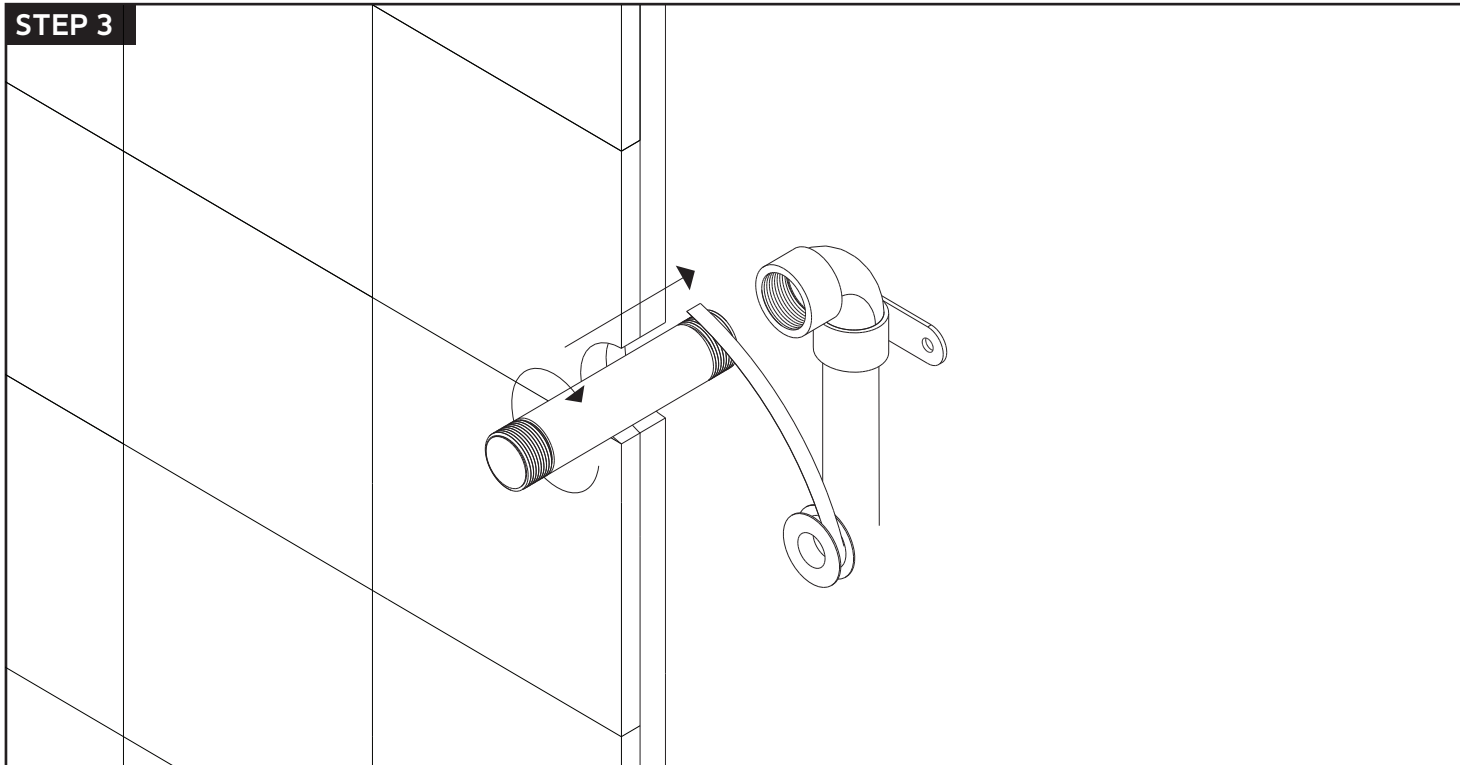

HANDHELD INSTALLATION STEPS

STEP 3