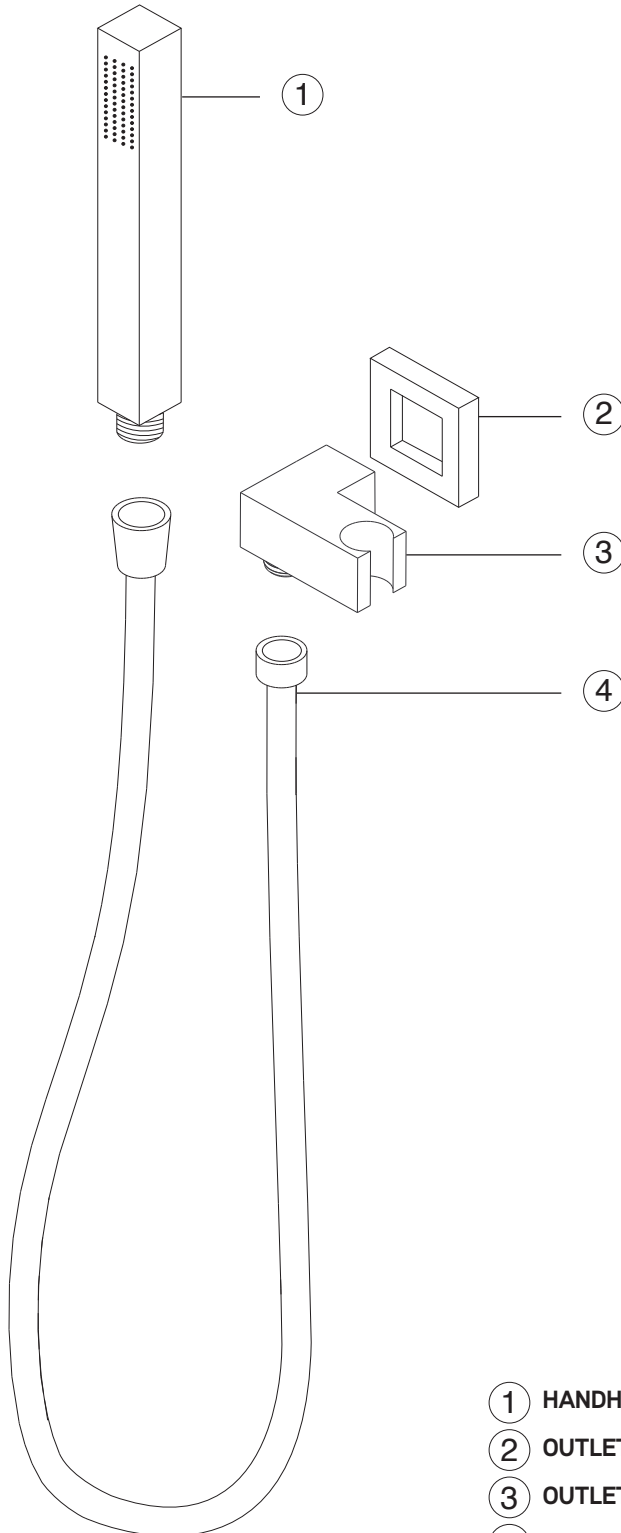

FSC1012

HANDHELD DIMENSIONS

flexible hose shower kit with
integrated water outlet squ

flexible hose shower kit with
integrated water outlet squ

STEP 1

1-5/8" DIAMETER THROUGH
FINISHED WALL

STEP 2

1-5/8" DIAMETER
THROUGH FINISHED
WALL

HANDHELD INSTALLATION STEPS

STEP 3

STEP 4

artos[®]

FSC1012

HANDHELD INSTALLATION STEPS

flexible hose shower kit with
integrated water outlet squ

STEP 5

STEP 6

flexible hose shower kit with
integrated water outlet squ

- ① **HANDHELD SHOWER** FS031-HANDHELD XP1
- ② **OUTLET ELBOW/HOLDER ESCUTCHEON** FS031-HANDHELD XP2
- ③ **OUTLET ELBOW/HOLDER** FS031-HANDHELD XP3
- ④ **HOSE** FS031-HANDHELD XP4