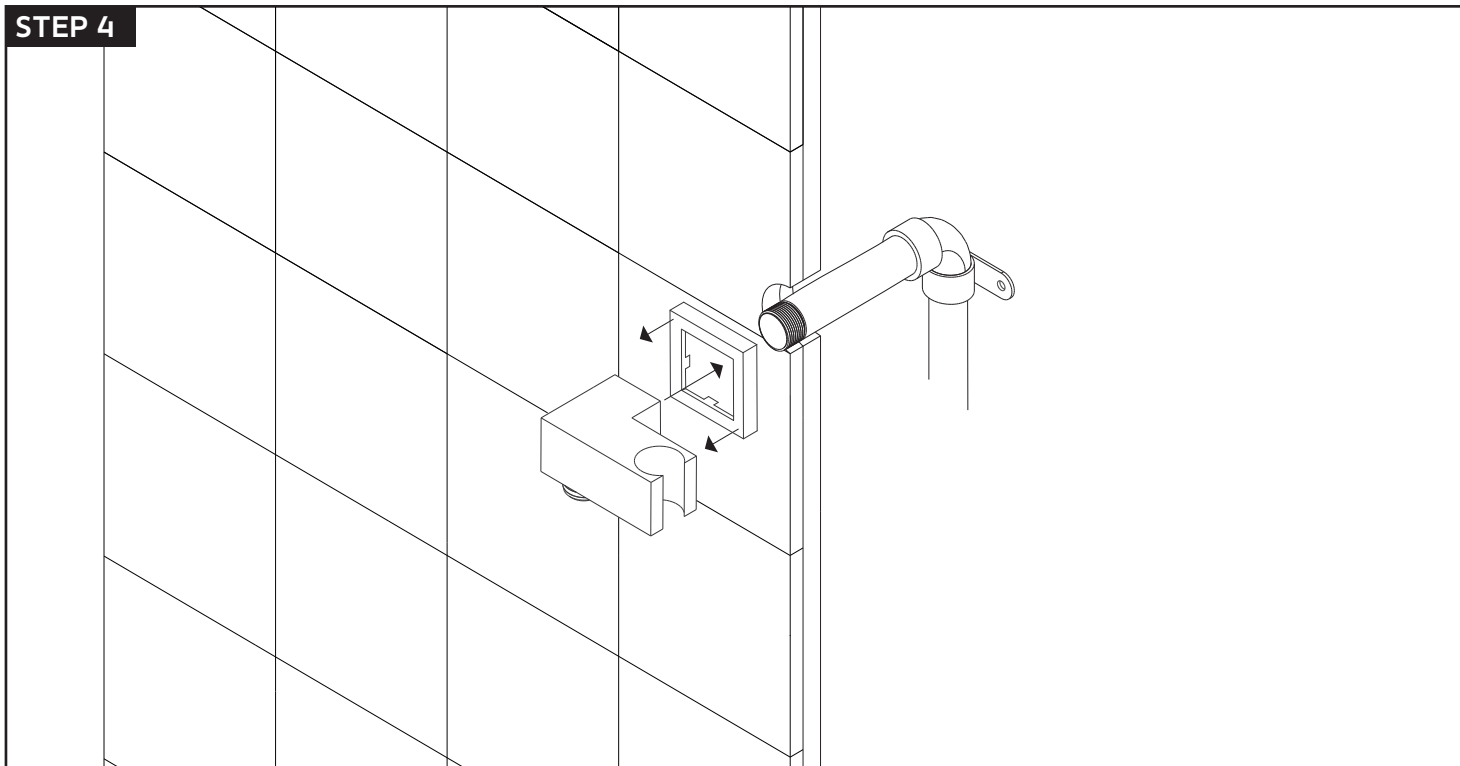

HANDHELD INSTALLATION STEPS

STEP 3

STEP 4