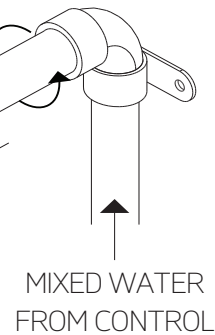

FSC1012

HANDHELD DIMENSIONS

flexible hose shower kit with
integrated water outlet squ

flexible hose shower kit with
integrated water outlet squ

STEP 1

1-5/8" DIAMETER THROUGH
FINISHED WALL

STEP 2

1-5/8" DIAMETER
THROUGH FINISHED
WALL