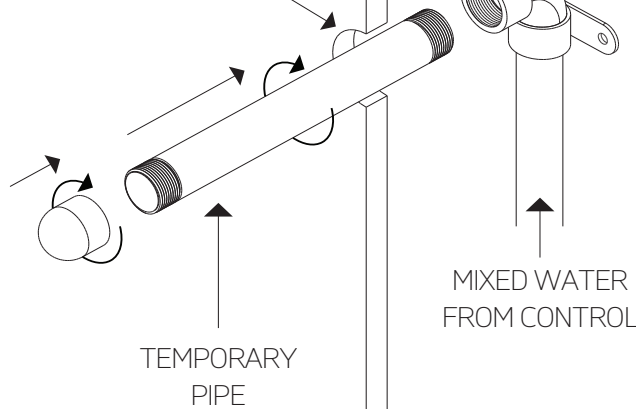

FSC1012

HANDHELD DIMENSIONS

flexible hose shower kit with
integrated water outlet squ

flexible hose shower kit with
integrated water outlet squ

STEP 1

1-5/8" DIAMETER THROUGH
FINISHED WALL

STEP 2

1-5/8" DIAMETER
THROUGH FINISHED
WALL

HANDHELD INSTALLATION STEPS

STEP 3

STEP 4

artos[®]

FSC1012

HANDHELD INSTALLATION STEPS

flexible hose shower kit with
integrated water outlet squ

STEP 5