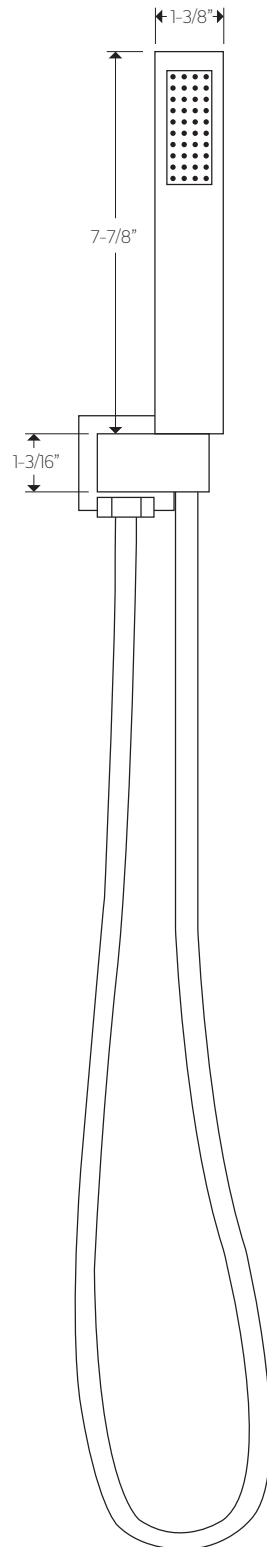

artos[®]

FSC1012

INSTALLATION GUIDE

flexible hose shower kit with
integrated water outlet squ

BRUSHED NICKEL(BN)

CHROME(CH)

BLACK(BK)

T:877.927.8679

©2019 ed. All technical and pricing information is subject to change without prior notice. To confirm accuracy check with Artos customer service.

artos[®]

FSC1012

flexible hose shower kit with
integrated water outlet squ

Maximum: 176°

FLOW CAPACITY

2.0 USGPM

INLET/OUTLET

1/2" Female NPT

REQUIREMENTS

This unit requires a control

artos[®]

FSC1012

HANDHELD DIMENSIONS

flexible hose shower kit with
integrated water outlet squ

flexible hose shower kit with
integrated water outlet squ

STEP 1

1-5/8" DIAMETER THROUGH
FINISHED WALL

STEP 2

1-5/8" DIAMETER
THROUGH FINISHED
WALL