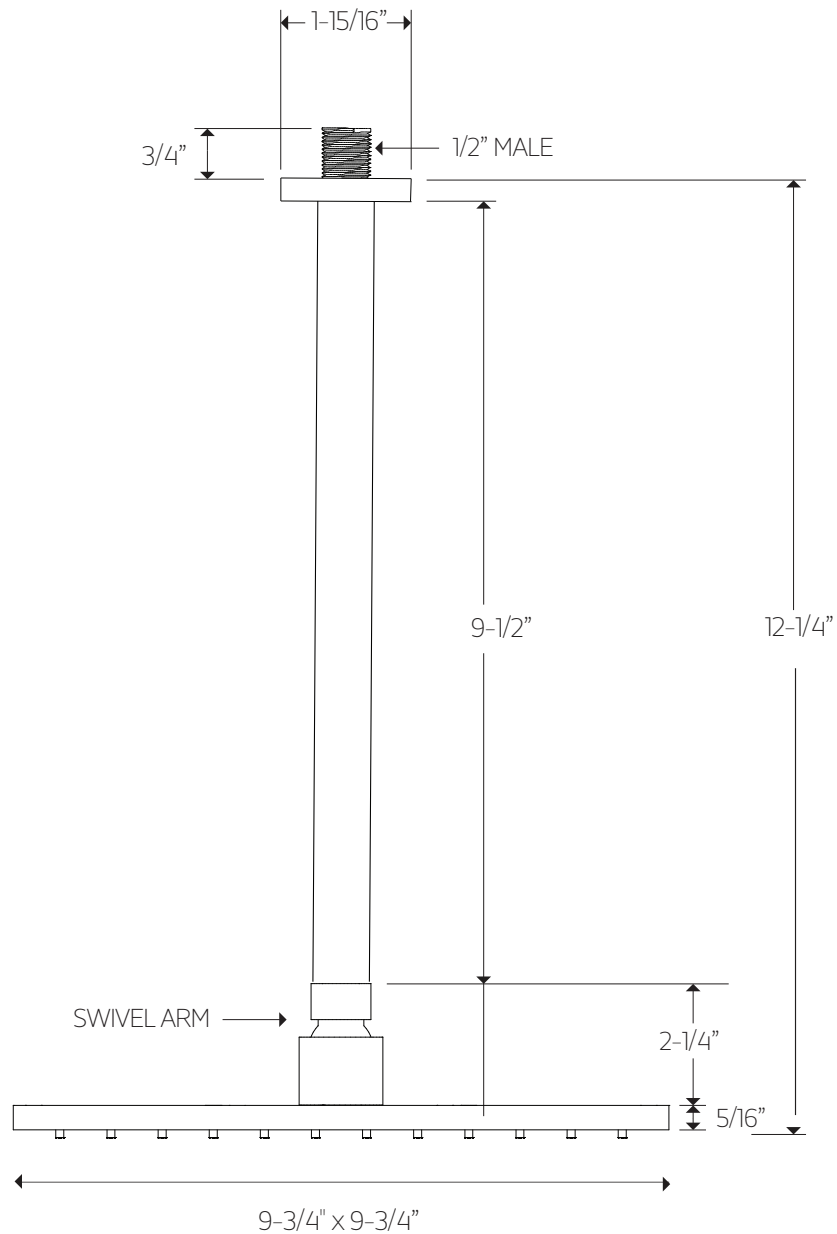

artos[®]

F907-52

TECHNICAL DATA SHEET

10" shower rainhead ceiling
mount, 9.5" arm square

artos[®]

F907-52

OPERATING SPECIFICATIONS

10" shower rainhead ceiling
mount, 9.5" arm square

FEATURES

Solid Brass

OPERATING PRESSURE

Minimum: 15 psi

Maximum: 75 psi

Above 90psi it may be necessary to install a pressure reducer

OPERATING TEMPERATURE

Maximum: 176°

FLOW RATE

1.8 USGPM

APPROVALS