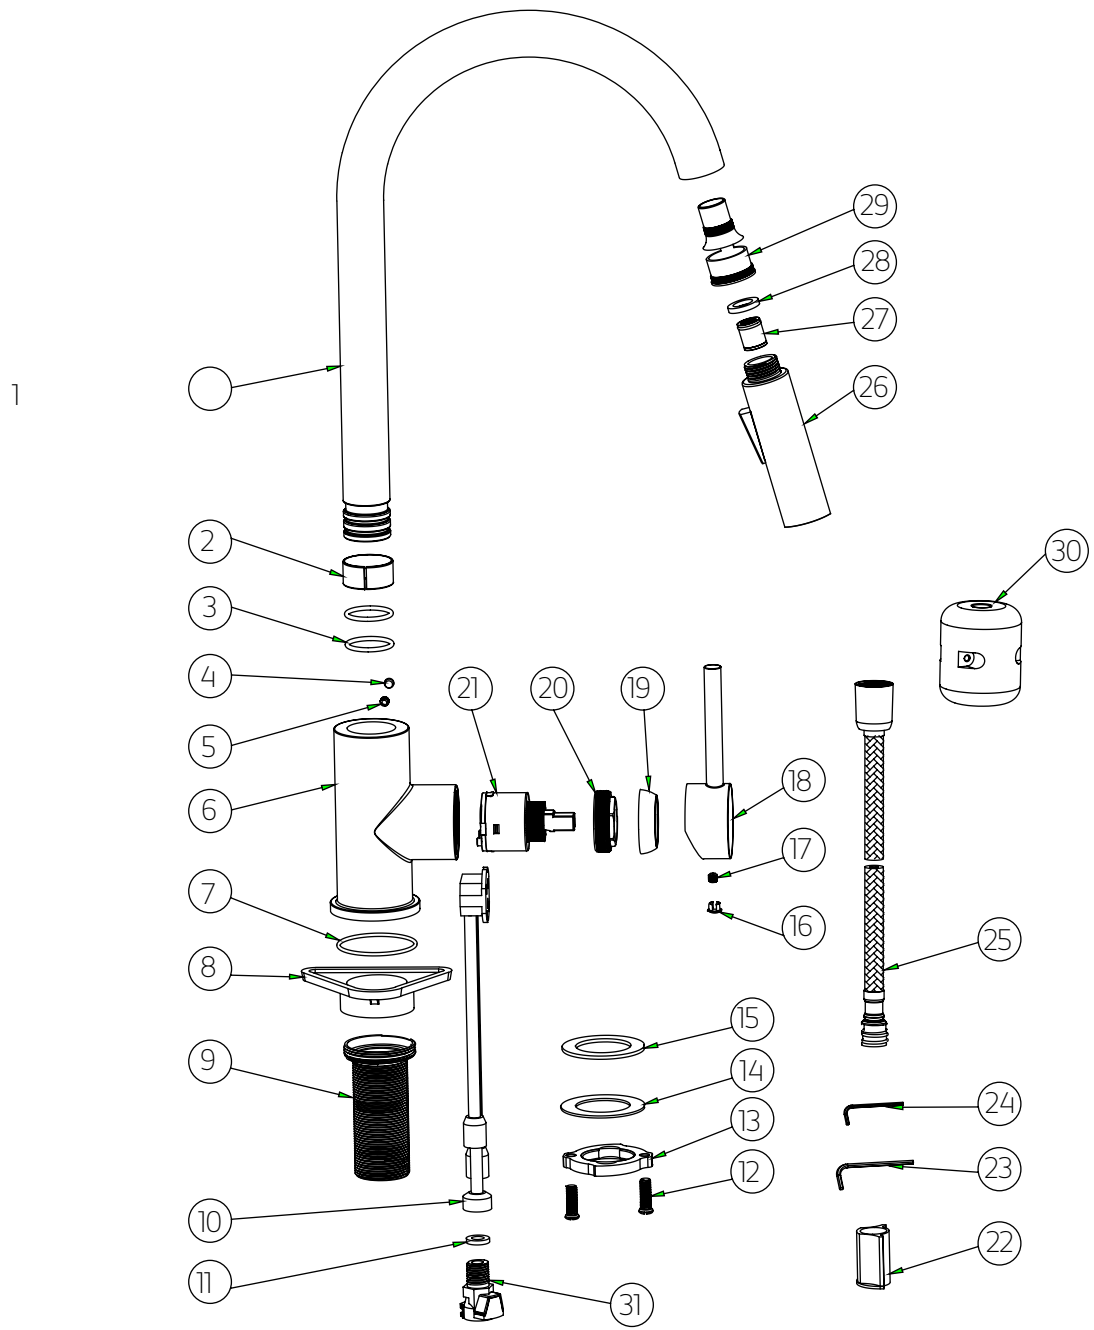

## F100139

kitchen faucet

## INSTALLATION GUIDE

BRUSHED NICKEL(BN)

CHROME(CH)

BLACK(BK)

F100139

kitchen faucet

**PARTS BREAKDOWN**

- ① TUBE
- ② O-RING
- ③ O-RING
- ④ SILICON NUT
- ⑤ HEX SCREW
- ⑥ BODY
- ⑦ O-RING
- ⑧ PLASTIC HOLDER
- ⑨ SHANK
- ⑩ CARTRIDGE
- ⑪ SEAT O-RING
- ⑫ SCREW
- ⑬ LOCK NUT
- ⑭ SUS WASHER
- ⑮ WASHER
- ⑯ COLOR NUT
- ⑰ HEX SCREW
- ⑱ HANDLE
- ⑲ CAP
- ⑳ CARTRIDGE
- ㉑ NUT CARTRIDGE
- ㉒ PROTECTIVE TUBE
- ㉓ ALLEN KEY
- ㉔ ALLEN KEY
- ㉕ PULL OUT
- ㉖ HOSE SPRAY
- ㉗ CHECK
- ㉘ VALVE O-RING
- ㉙ BUSH
- ㉚ WEIGHT
- ㉛ QUICK KIT CONNECTOR

F100137

kitchen faucet